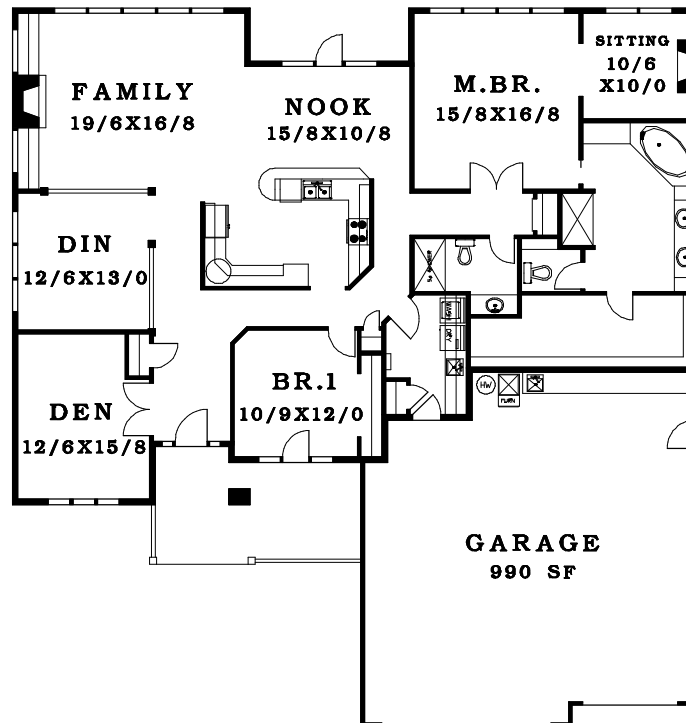

FIRST FLOOR	2549 SF
TOTAL AREA	2549 SF

◀ 65' ▶

◀ 68' ▶