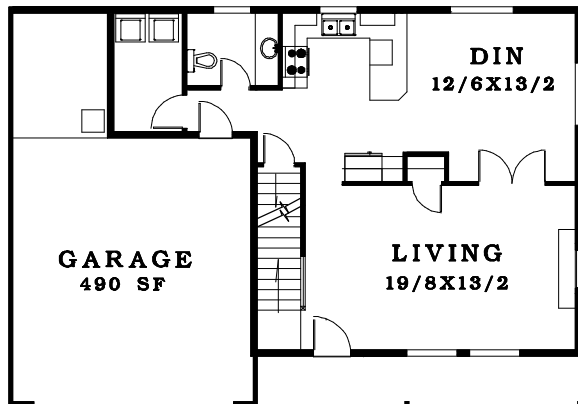

FIRST FLOOR	862 SF
SECOND FLOOR	724 SF
DAYLIGHT	946 SF
<b>TOTAL AREA</b>	<b>2532 SF</b>

◀ 46' ▶

▲ 32' ▼