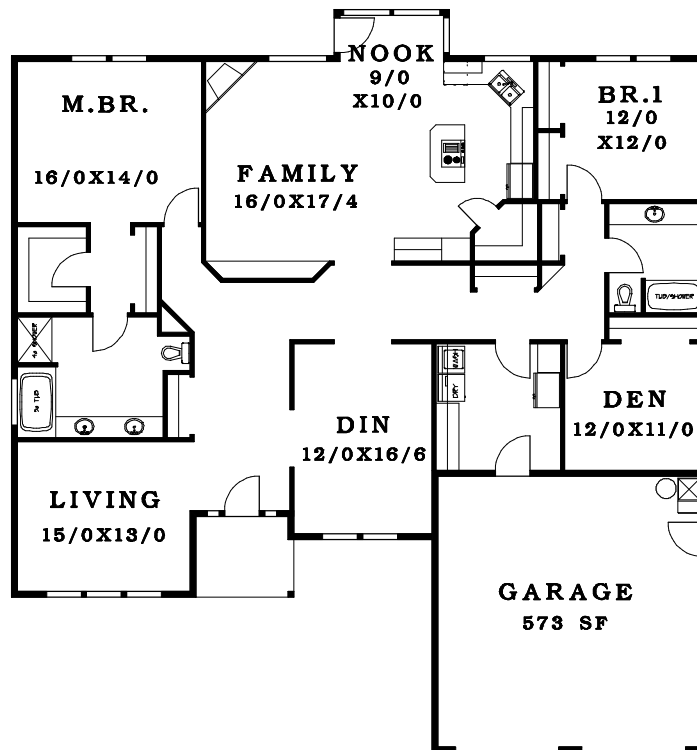

FIRST FLOOR	2516 SF
TOTAL AREA	2516 SF

◀ 60'6 ▶

▲ 64'6 ▼