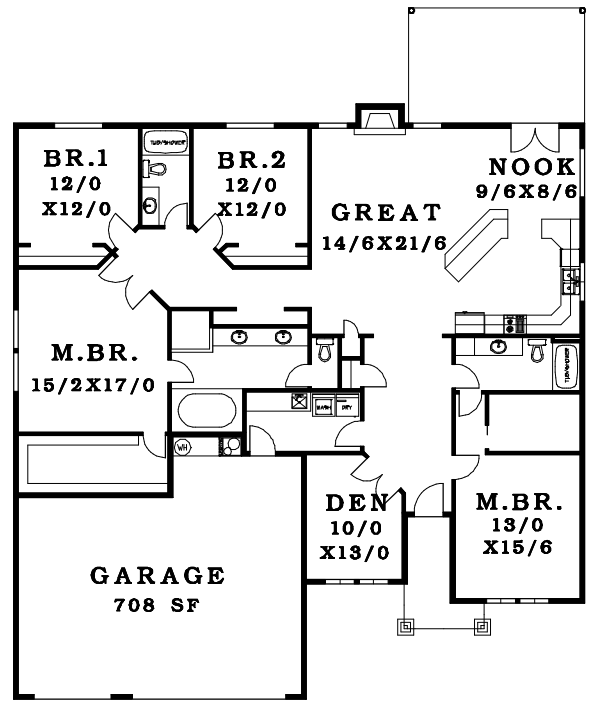

FIRST FLOOR	2501 SF
TOTAL AREA	2501 SF

◀ 59'6 ▶

72'