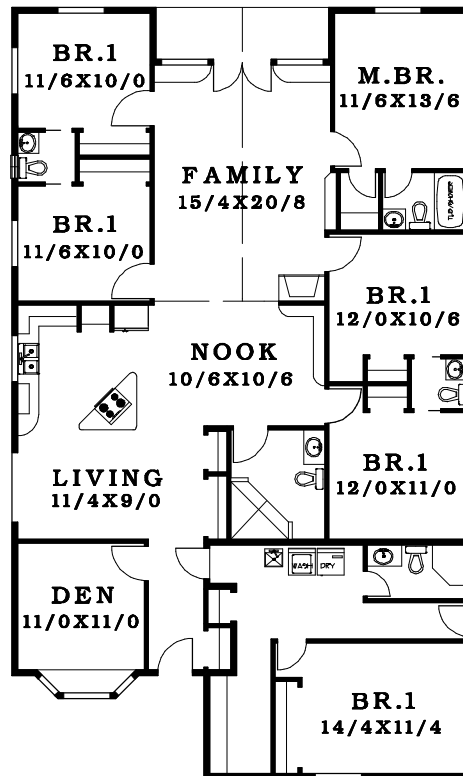

FIRST FLOOR	2477 SF
TOTAL AREA	2477 SF

◀ 40' ▶

▲ 67' ▼