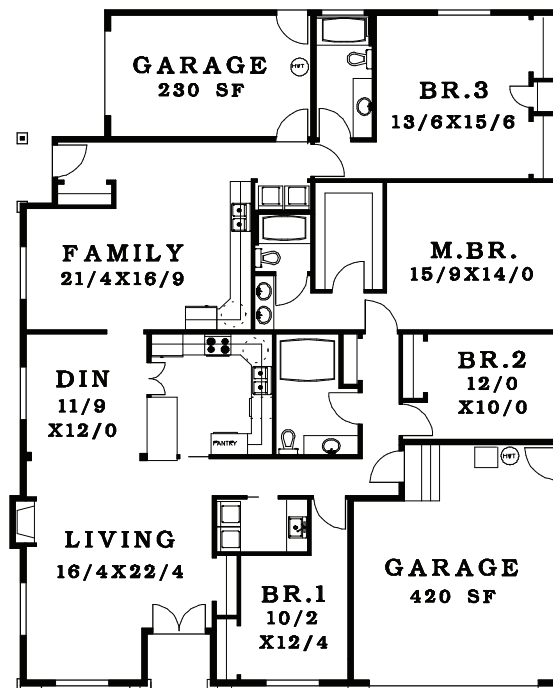

FIRST FLOOR	2466 SF
TOTAL AREA	2466 SF

◀ 52' ▶

◀ 64' ▶