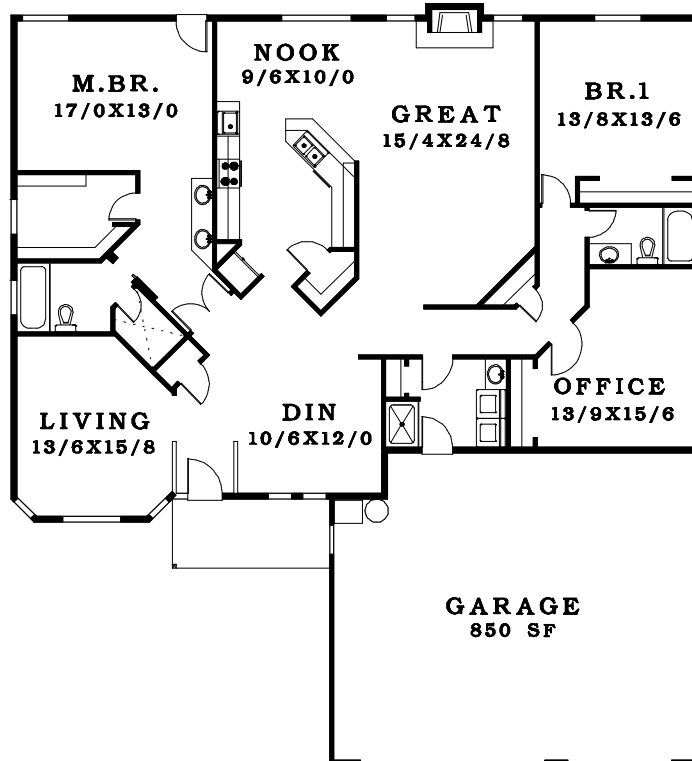

FIRST FLOOR	2434 SF
TOTAL AREA	2434 SF

◀ 60' ▶

▲ 66' ▼