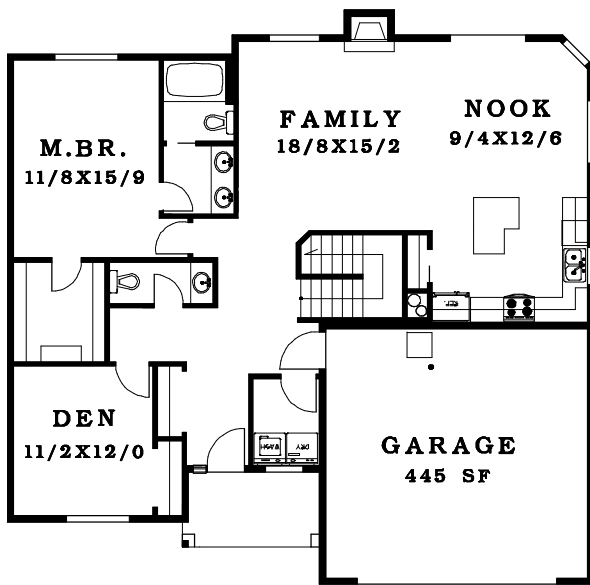

FIRST FLOOR	1425 SF
DAYLIGHT	952 SF
TOTAL AREA	2377 SF

◀ 47' ▶

▲ 49' ▼