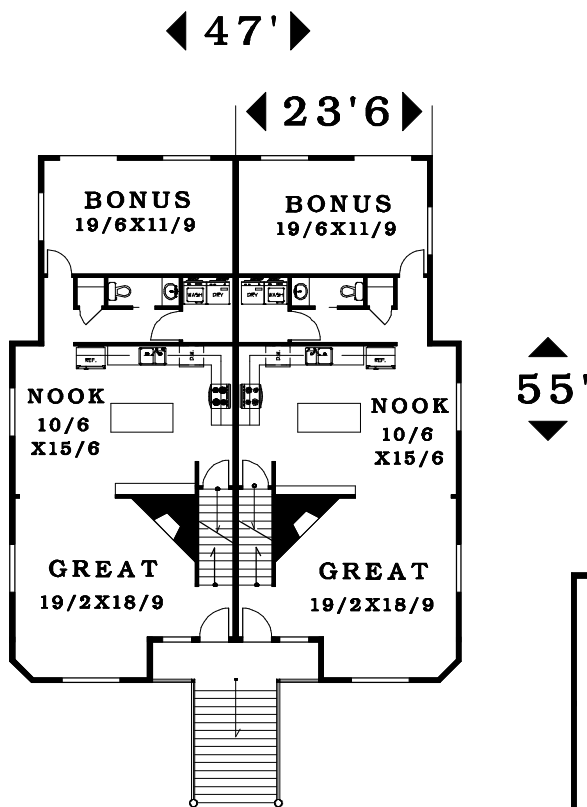

FIRST FLOOR	1193 SF
SECOND FLOOR	1158 SF
TOTAL EA. UNIT	2351 SF

55'