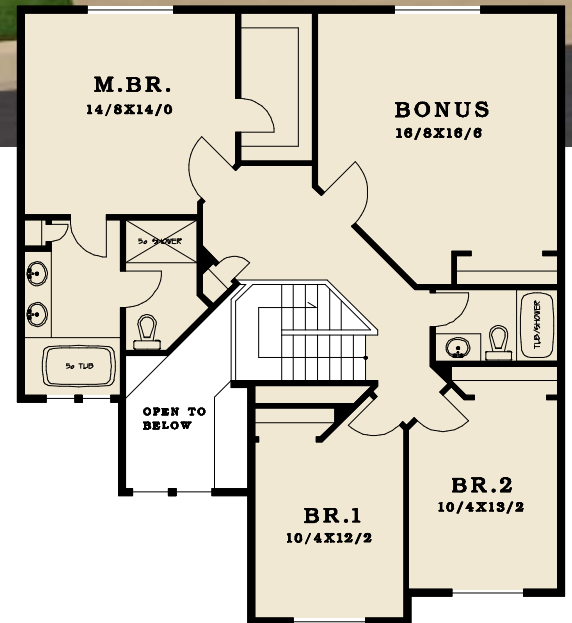

PLAN # 2344-24

FIRST FLOOR	1081 SF
SECOND FLOOR	1263 SF
TOTAL AREA	2344 SF

All content © DNW Inc.

360-260-1766

14602-D 4th Plain
Vancouver, WA 98682

WWW.DESIGNNW.NET

Custom Home Plans