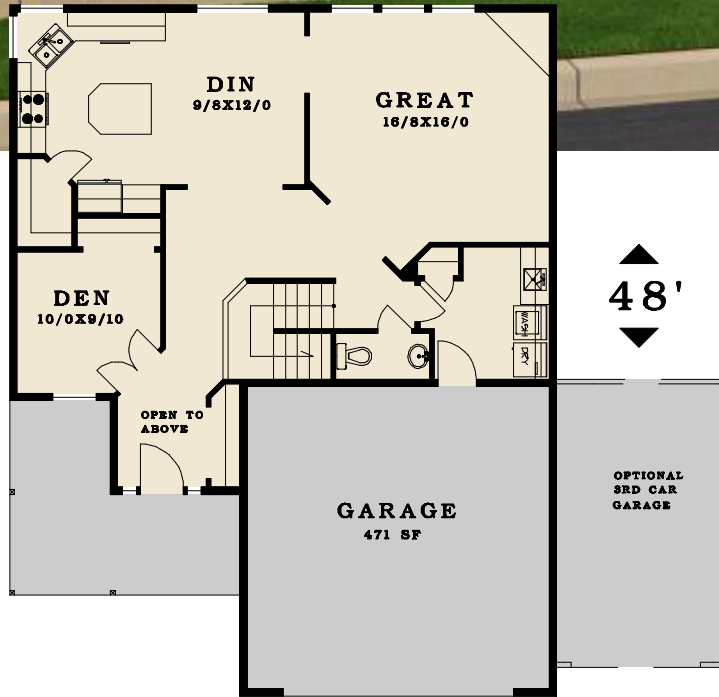

PLAN # 2344-24

FIRST FLOOR	1081 SF
SECOND FLOOR	1263 SF
TOTAL AREA	2344 SF

All content © DNW Inc.

360-260-1766

14602-D 4th Plain
Vancouver, WA 98682

WWW.DESIGNNW.NET

Custom Home Plans