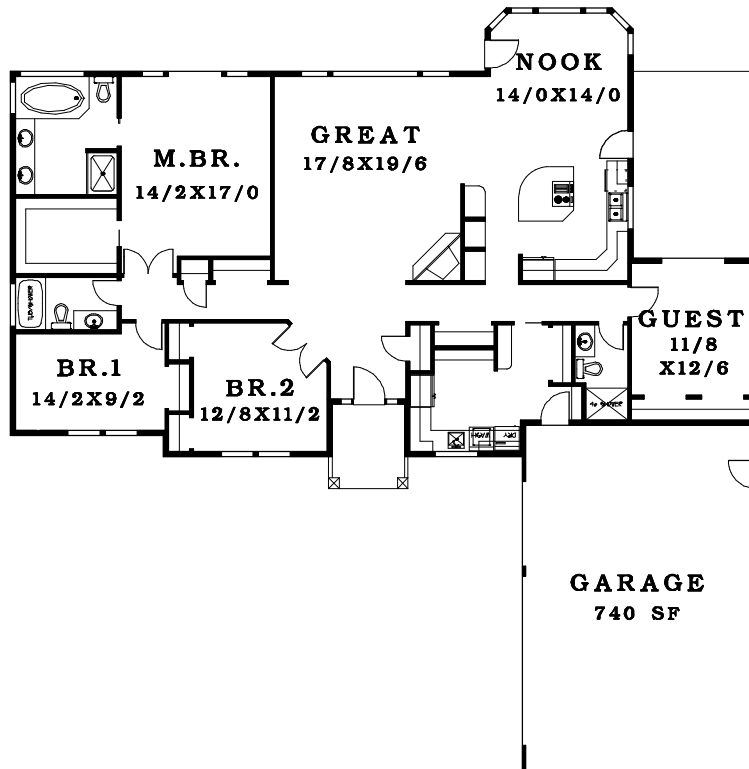

FIRST FLOOR	2329 SF
TOTAL AREA	2329 SF

◀ 71' ▶

72'6"