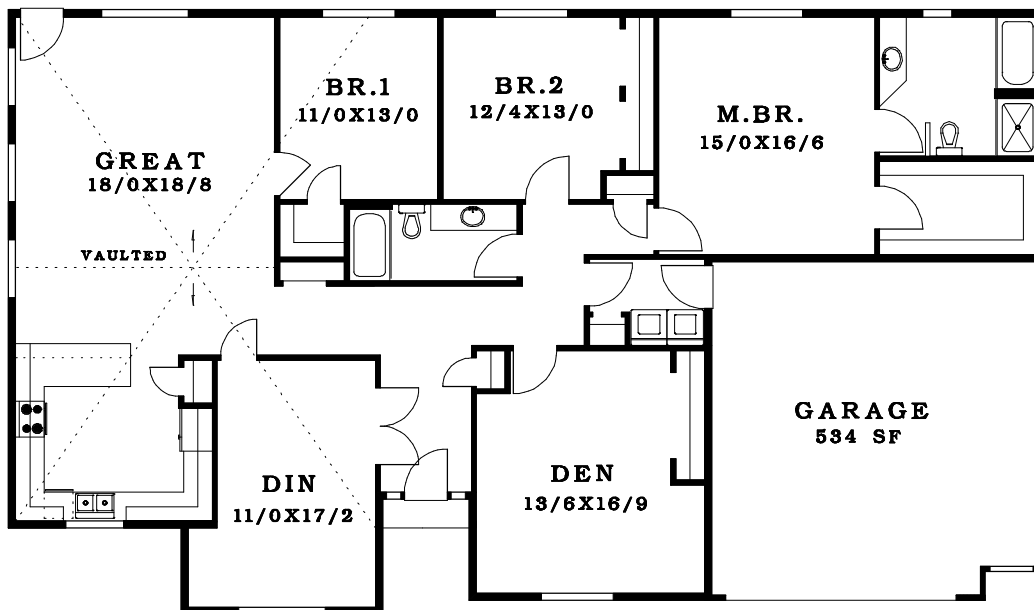

FIRST FLOOR	2319 SF
TOTAL AREA	2319 SF

◀ 72' ▶

▲ 41' ▼