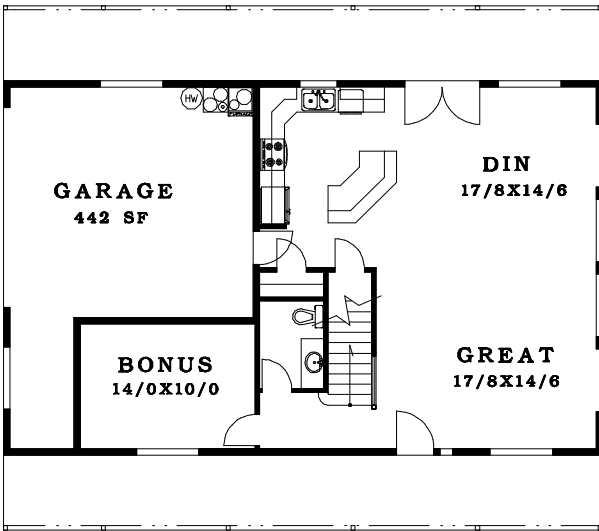

FIRST FLOOR	997 SF
SECOND FLOOR	1307 SF
TOTAL AREA	2304 SF

42'