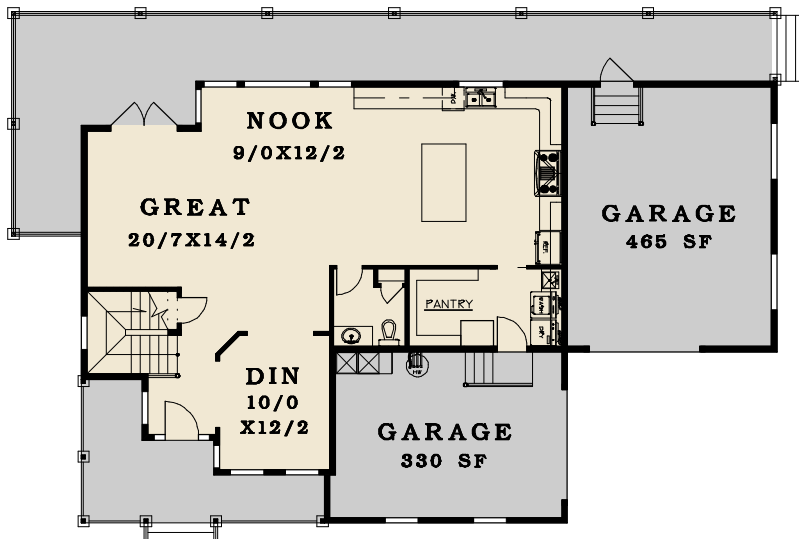

PLAN # 2294-23

FIRST FLOOR	1226 SF
SECOND FLOOR	1068 SF
TOTAL AREA	2294 SF

◀ 69'4 ▶

46'4