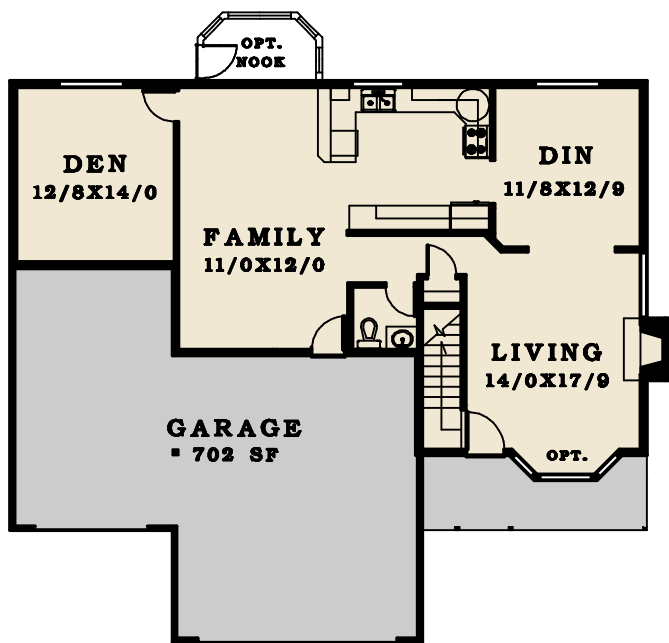

PLAN # 2292-25

FIRST FLOOR	1227 SF
SECOND FLOOR	1065 SF
TOTAL AREA	2292 SF

53'

51'

DesignNW
Custom Home Plans

All content © DNW Inc.

360-260-1766

14602-D 4th Plain
Vancouver, WA 98682