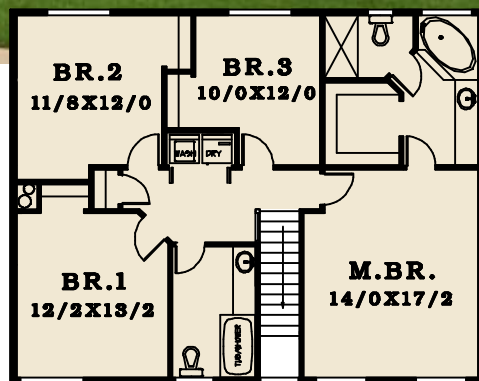

PLAN # 2292-25

FIRST FLOOR	1227 SF
SECOND FLOOR	1065 SF
TOTAL AREA	2292 SF

53'

51'

DesignNW
Custom Home Plans

All content © DNW Inc.

360-260-1766

14602-D 4th Plain
Vancouver, WA 98682