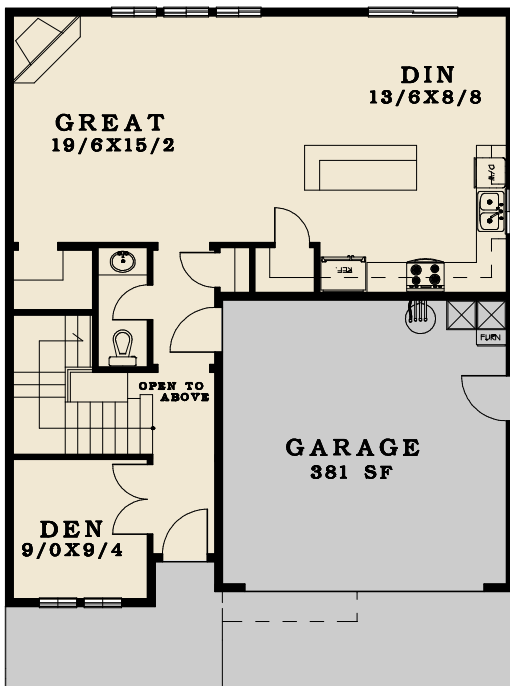

FIRST FLOOR	947 SF
SECOND FLOOR	1311 SF
TOTAL AREA	2258 SF

◀ 34' ▶

46'