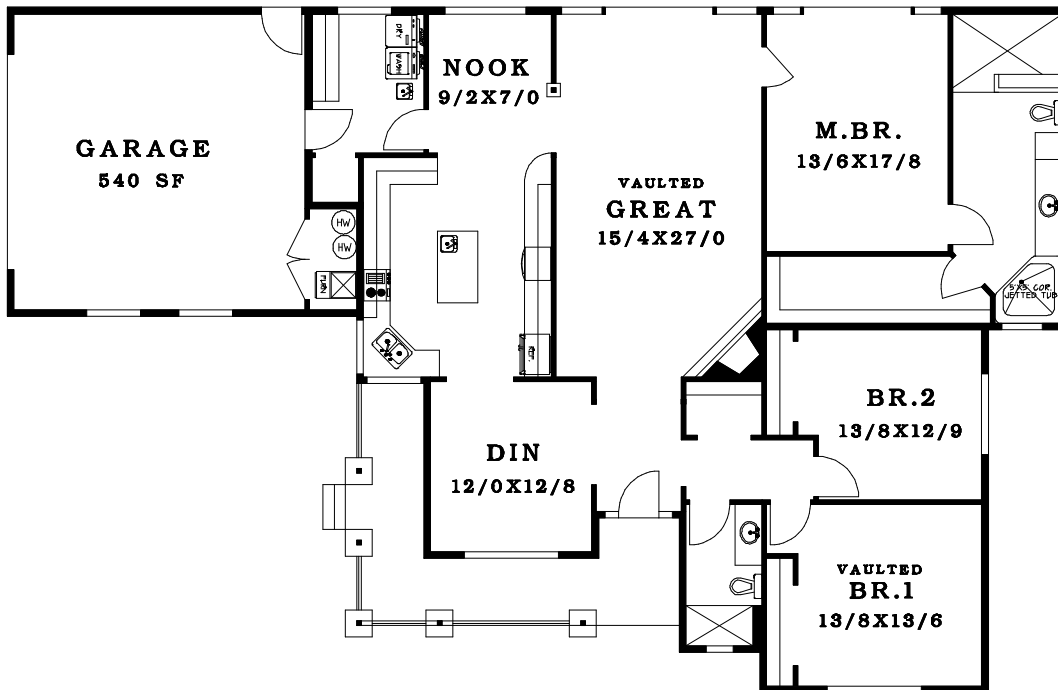

FIRST FLOOR	2257 SF
TOTAL AREA	2257 SF

◀ 79' ▶

▲ 51' ▼