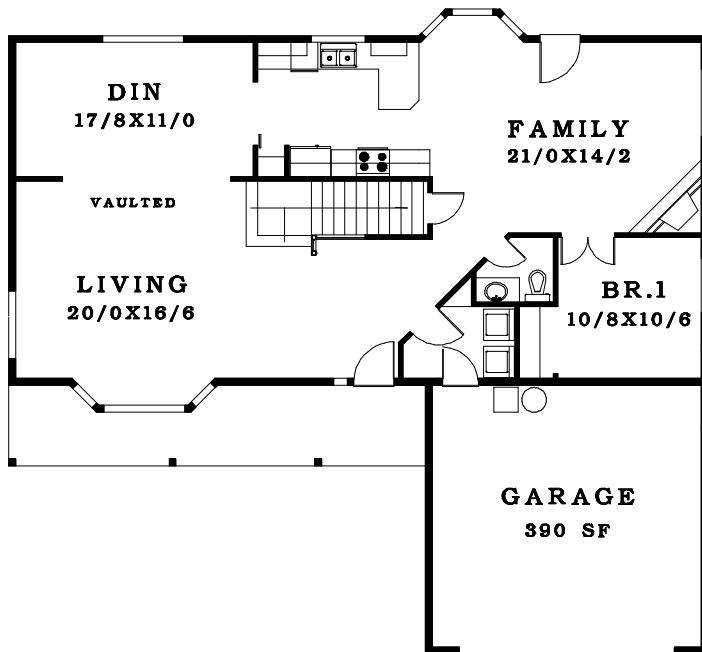

FIRST FLOOR	1329 SF
SECOND FLOOR	811 SF
TOTAL AREA	2205 SF

◀ 52' ▶

▲ 48' ▼