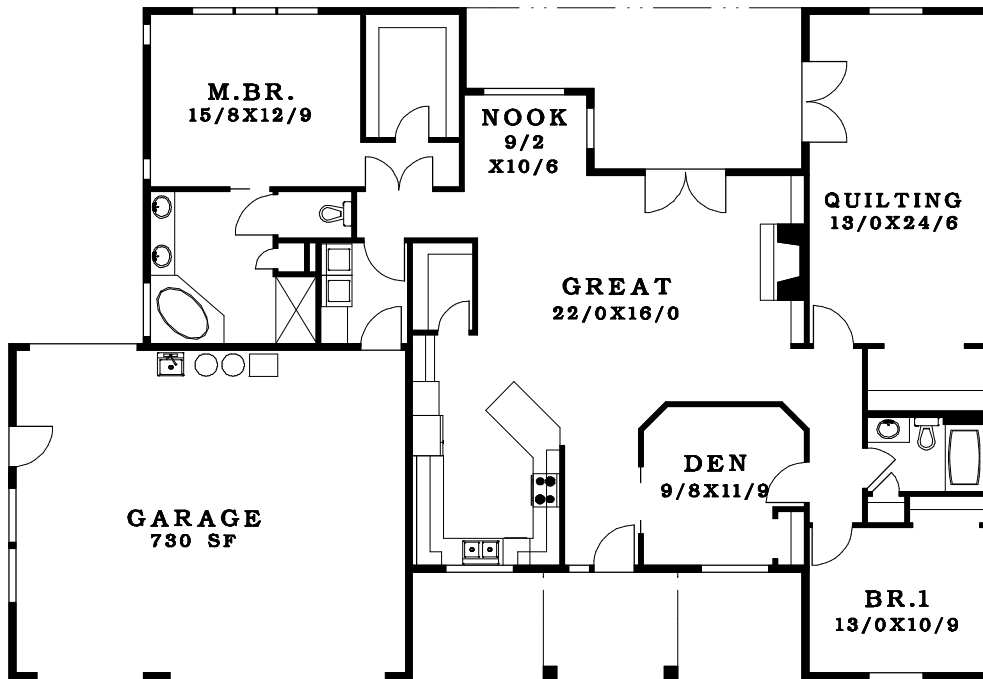

FIRST FLOOR	2193 SF
TOTAL AREA	2193 SF

◀ 73' ▶

◀ 50' ▶