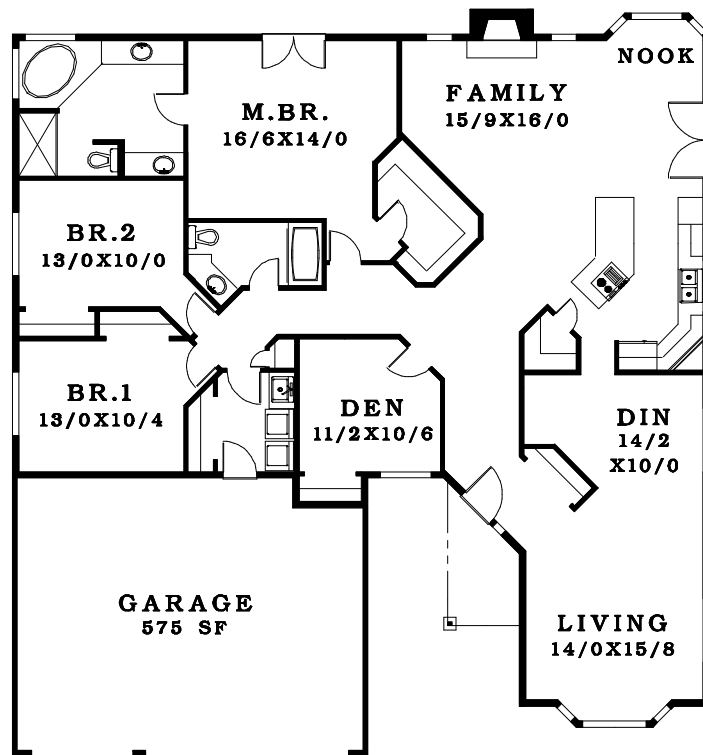

FIRST FLOOR	2182 SF
TOTAL AREA	2182 SF

◀ 55' ▶

◀ 57' ▶