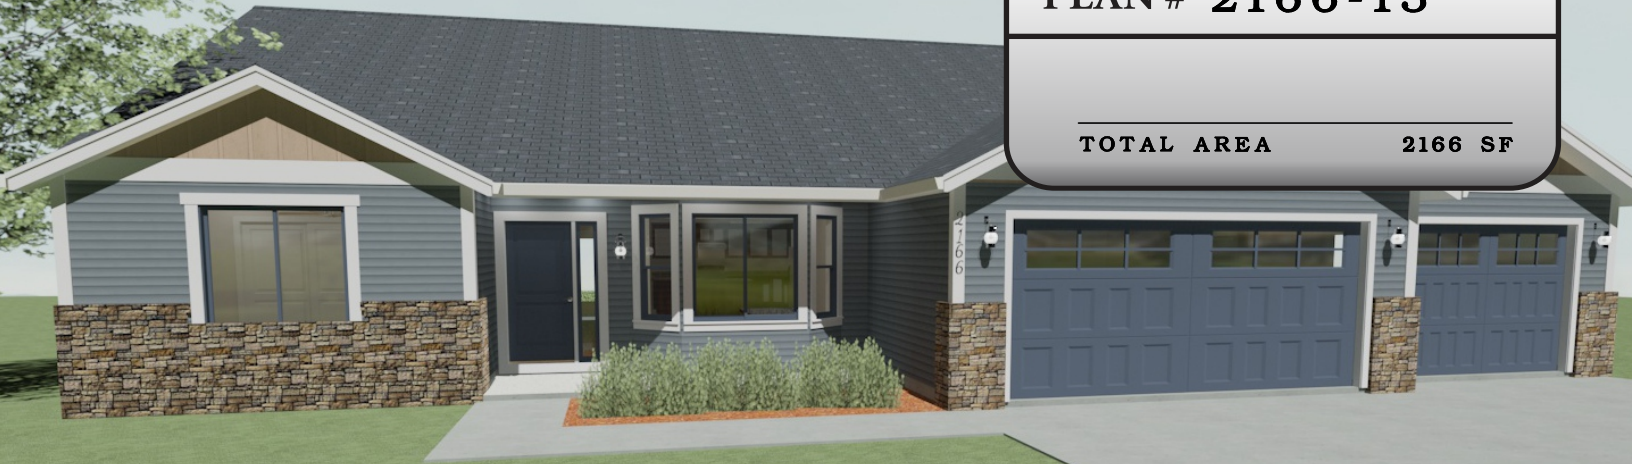

PLAN # 2166-13

TOTAL AREA

2166 SF

6 - Inspirational Script

All content © DNW Inc.

360•260•1766

14602-D 4th Plain
Vancouver, WA 98682

WWW.DESIGNNW.NET

Custom Home Plans