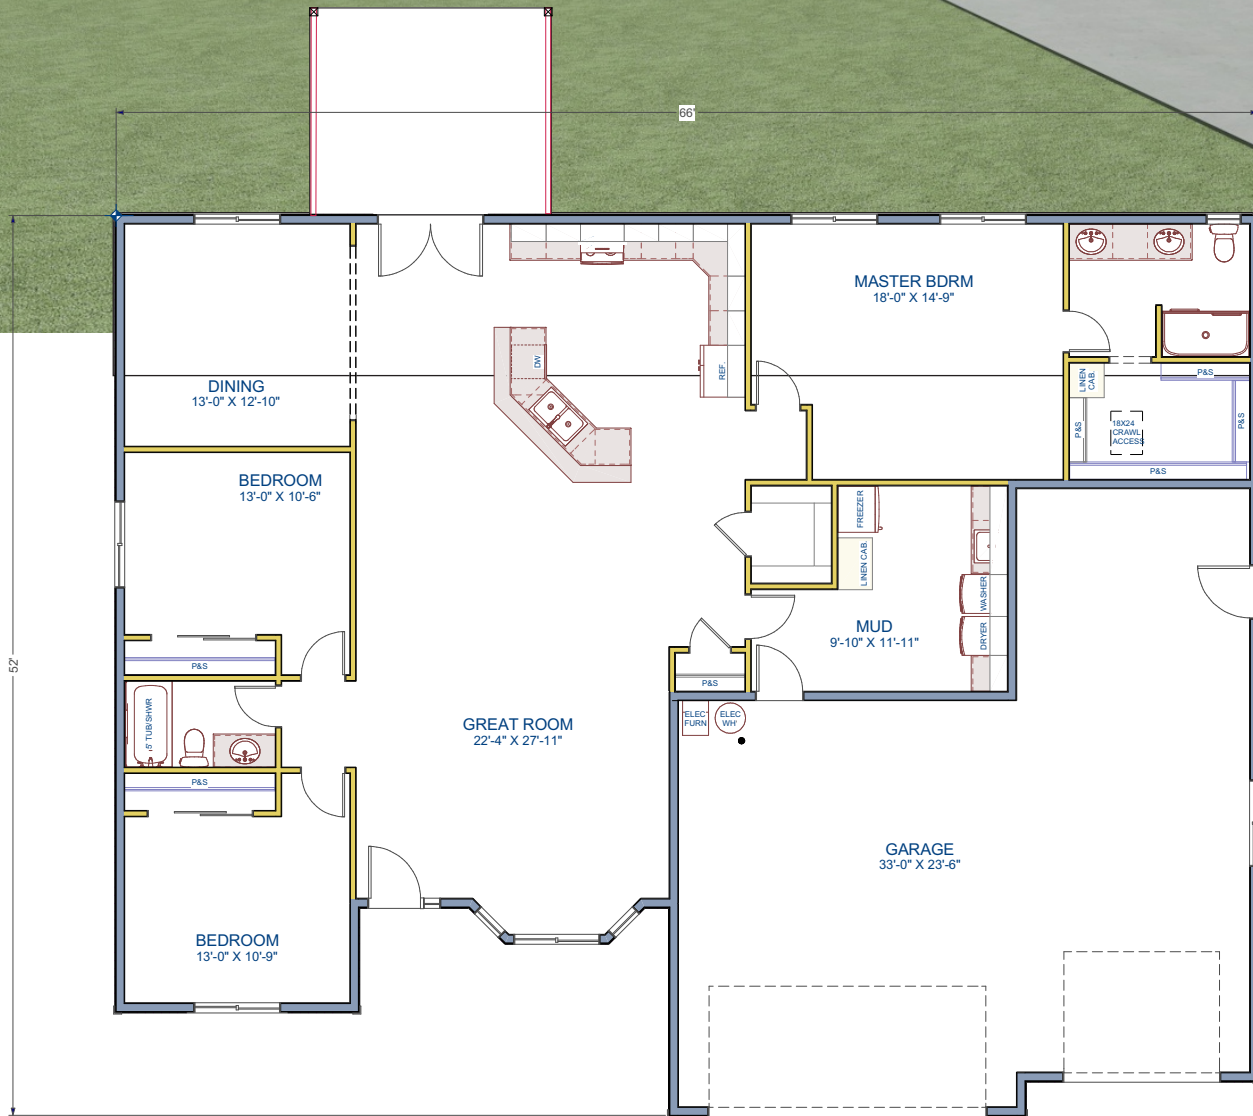

PLAN # 2166-13

TOTAL AREA

2166 SF

6 - Inspirational Script

All content © DNW Inc.

360•260•1766

14602-D 4th Plain
Vancouver, WA 98682

WWW.DESIGNNW.NET

Custom Home Plans