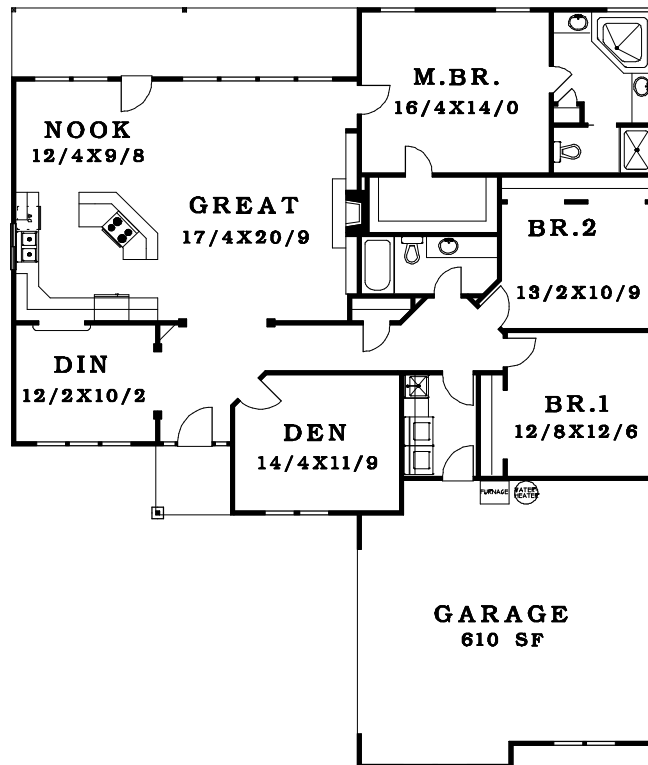

FIRST FLOOR	2104 SF
TOTAL AREA	2104 SF

◀ 56' ▶

▲ 66' ▼