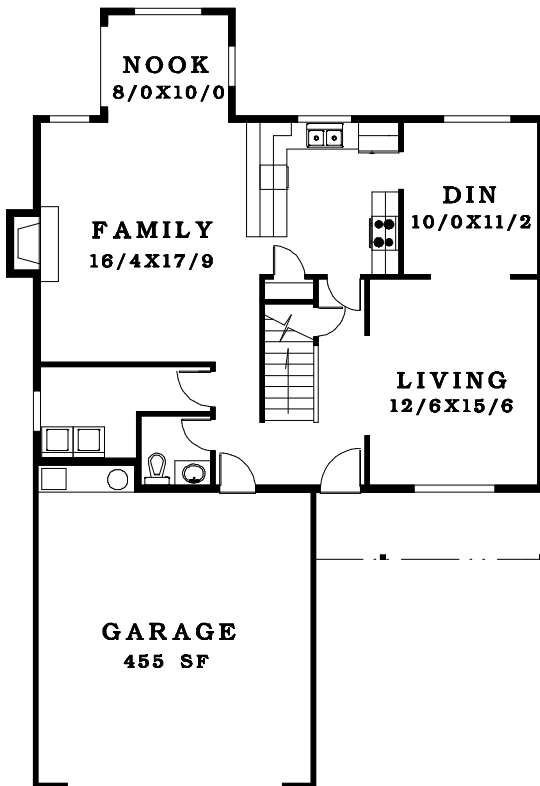

FIRST FLOOR	1129 SF
SECOND FLOOR	956 SF
TOTAL AREA	2085 SF

◀ 40' ▶

▲ 58' ▼