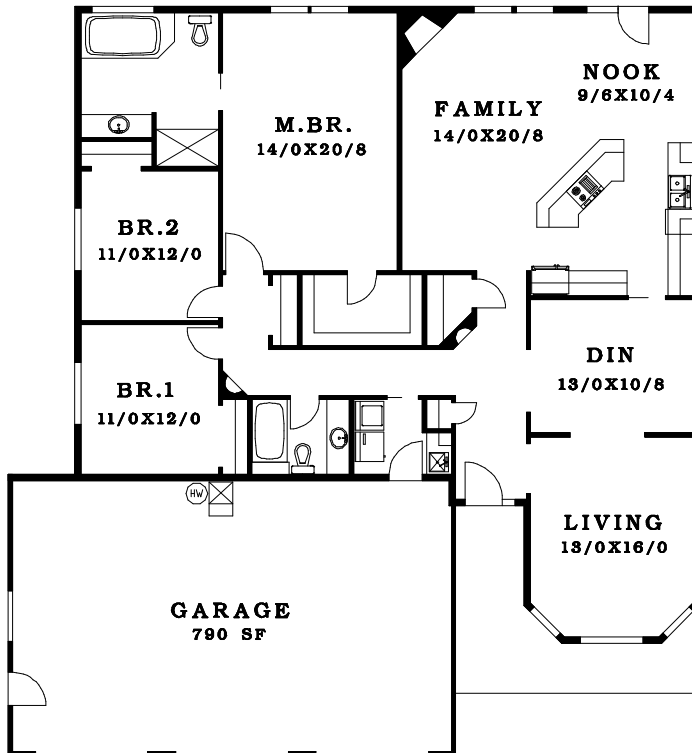

FIRST FLOOR 2085 SF

TOTAL AREA 2085 SF

◀ 56' ▶

▲ 60' ▼