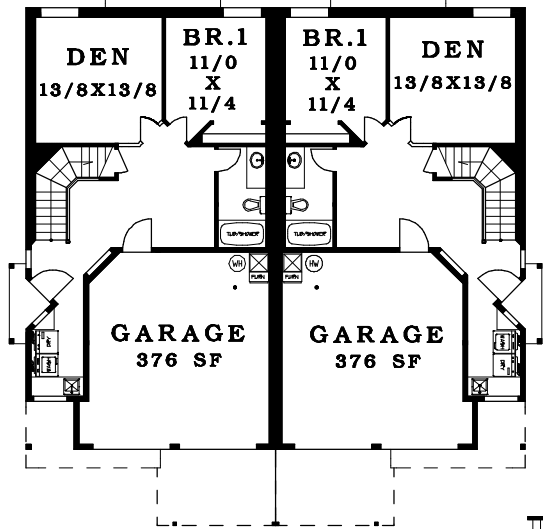

FIRST FLOOR	762 SF
SECOND FLOOR	1101 SF
LOFT	210 SF
EA. UNIT TOTAL	2073 SF

48'

28'

56'