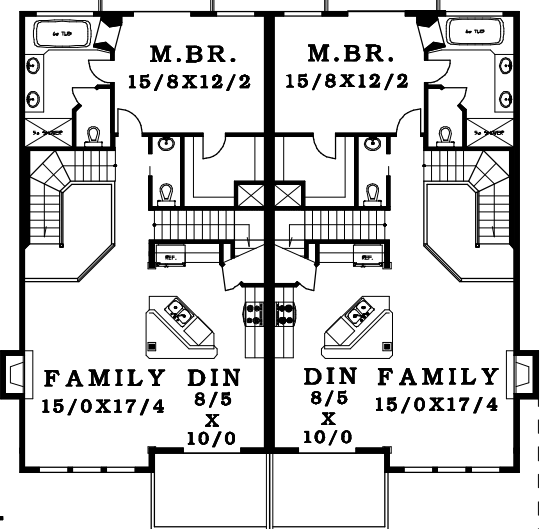

FIRST FLOOR	762 SF
SECOND FLOOR	1101 SF
LOFT	210 SF
EA. UNIT TOTAL	2073 SF

48'

28'

56'