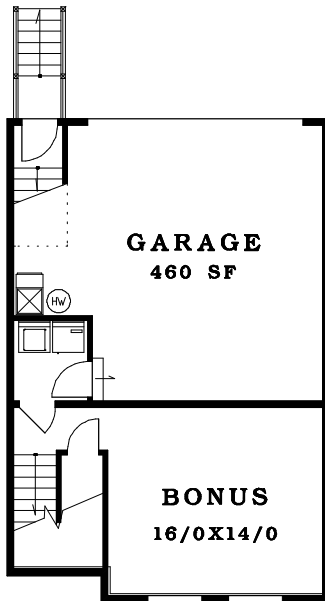

FIRST FLOOR	834 SF
SECOND FLOOR	1227 SF
TOTAL EA. UNIT	2061 SF

TRI-PLEX  
ALL THREE THE SAME  
SOME MIRRORRED

◀ 24' ▶

▲ 36' ▼