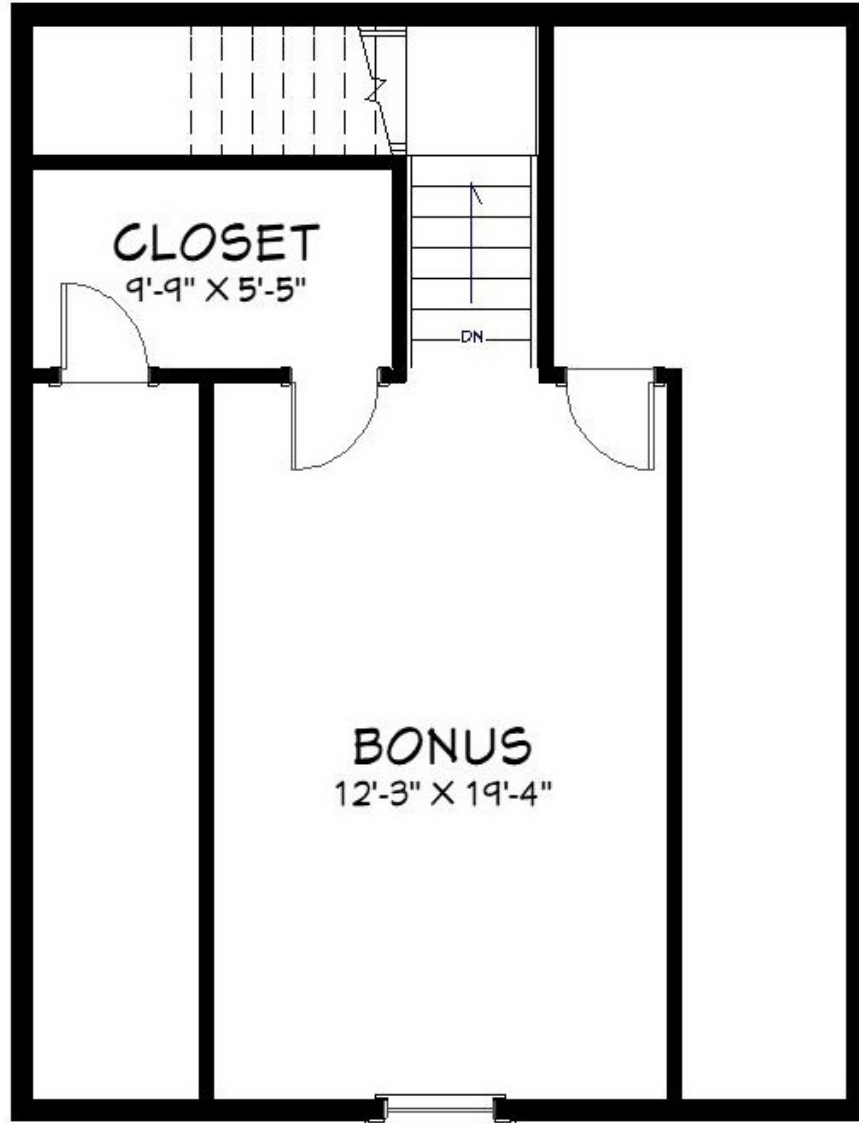

JOB#19-309
SQ. FT: 2046
CLIENT: CASCADE DW
DATE: 1/21/2020

All content copyright DNW Inc.

360•260•1766

14602-D 4th Plain
Vancouver WA 98682

www.DesignNW.net

LEFT ELEVATION

RIGHT ELEVATION

JOB#19-309
SQ. FT: 2046
CLIENT: CASCADE DW
DATE: 1/21/2020

All content copyright DNW Inc.

360•260•1766

14602-D 4th Plain
Vancouver WA 98682

www.DesignNW.net

1st FLOOR

1ST FLOOR	1723 SF
2ND FLOOR	323 SF
TOTAL LIVING	2046 SF
GARAGE	918 SF
TOTAL	2964 SF

JOB#19-309
 SQ. FT: 2046
 CLIENT: CASCADE DW
 DATE: 1/21/2020

All content copyright DNW Inc.

360•260•1766 | 14602-D 4th Plain Vancouver WA 98682 | www.DesignNW.net

◀ 23'-0" ▶

▲ 30'-0" ▼

2nd FLOOR

JOB#19-309
SQ. FT: 2046
CLIENT: CASCADE DW
DATE: 1/21/2020

All content copyright DNW Inc.

| 360•260•1766 | 14602-D 4th Plain | www.DesignNW.net
Vancouver WA 98682

JOB#19-309
SQ. FT: 2046
CLIENT: CASCADE DW
DATE: 1/21/2020

All content copyright DNW Inc.

ENTRY/DINING

| 360•260•1766 |

14602-D 4th Plain
Vancouver WA 98682