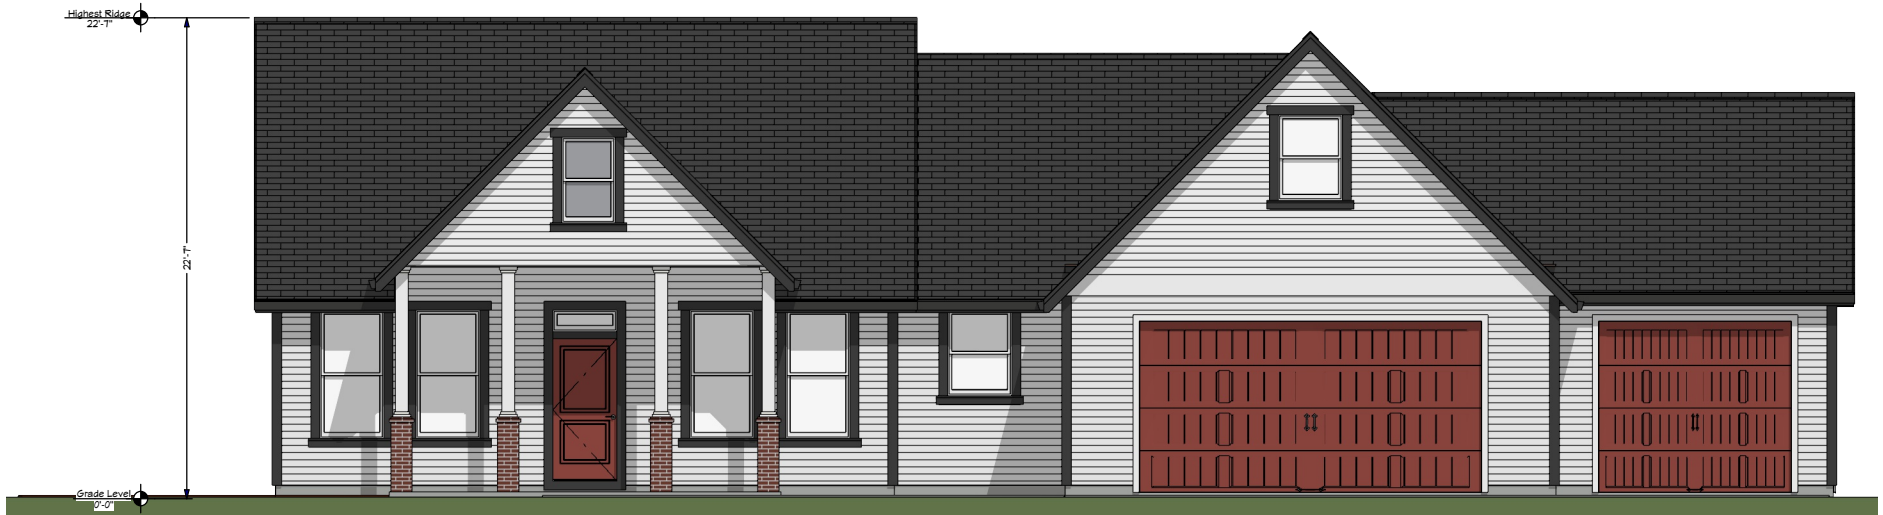

PERSPECTIVE VIEW

All content copyright DNW Inc.

JOB#19-309
SQ. FT: 2046
CLIENT: CASCADE DW
DATE: 1/21/2020

| 360•260•1766 |

14602-D 4th Plain
Vancouver WA 98682

| www.DesignNW.net

FRONT ELEVATION

REAR ELEVATION

JOB#19-309
SQ. FT: 2046
CLIENT: CASCADE DW
DATE: 1/21/2020

All content copyright DNW Inc.

360•260•1766

14602-D 4th Plain
Vancouver WA 98682

www.DesignNW.net

LEFT ELEVATION

RIGHT ELEVATION

JOB#19-309
SQ. FT: 2046
CLIENT: CASCADE DW
DATE: 1/21/2020

All content copyright DNW Inc.

360•260•1766

14602-D 4th Plain
Vancouver WA 98682

www.DesignNW.net

1st FLOOR

1ST FLOOR	1723 SF
2ND FLOOR	323 SF
TOTAL LIVING	2046 SF
GARAGE	918 SF
TOTAL	2964 SF

JOB#19-309
 SQ. FT: 2046
 CLIENT: CASCADE DW
 DATE: 1/21/2020

All content copyright DNW Inc.

360•260•1766 | 14602-D 4th Plain Vancouver WA 98682 | www.DesignNW.net

◀ 23'-0" ▶

▲ 30'-0" ▼

2nd FLOOR

JOB#19-309
SQ. FT: 2046
CLIENT: CASCADE DW
DATE: 1/21/2020

All content copyright DNW Inc.