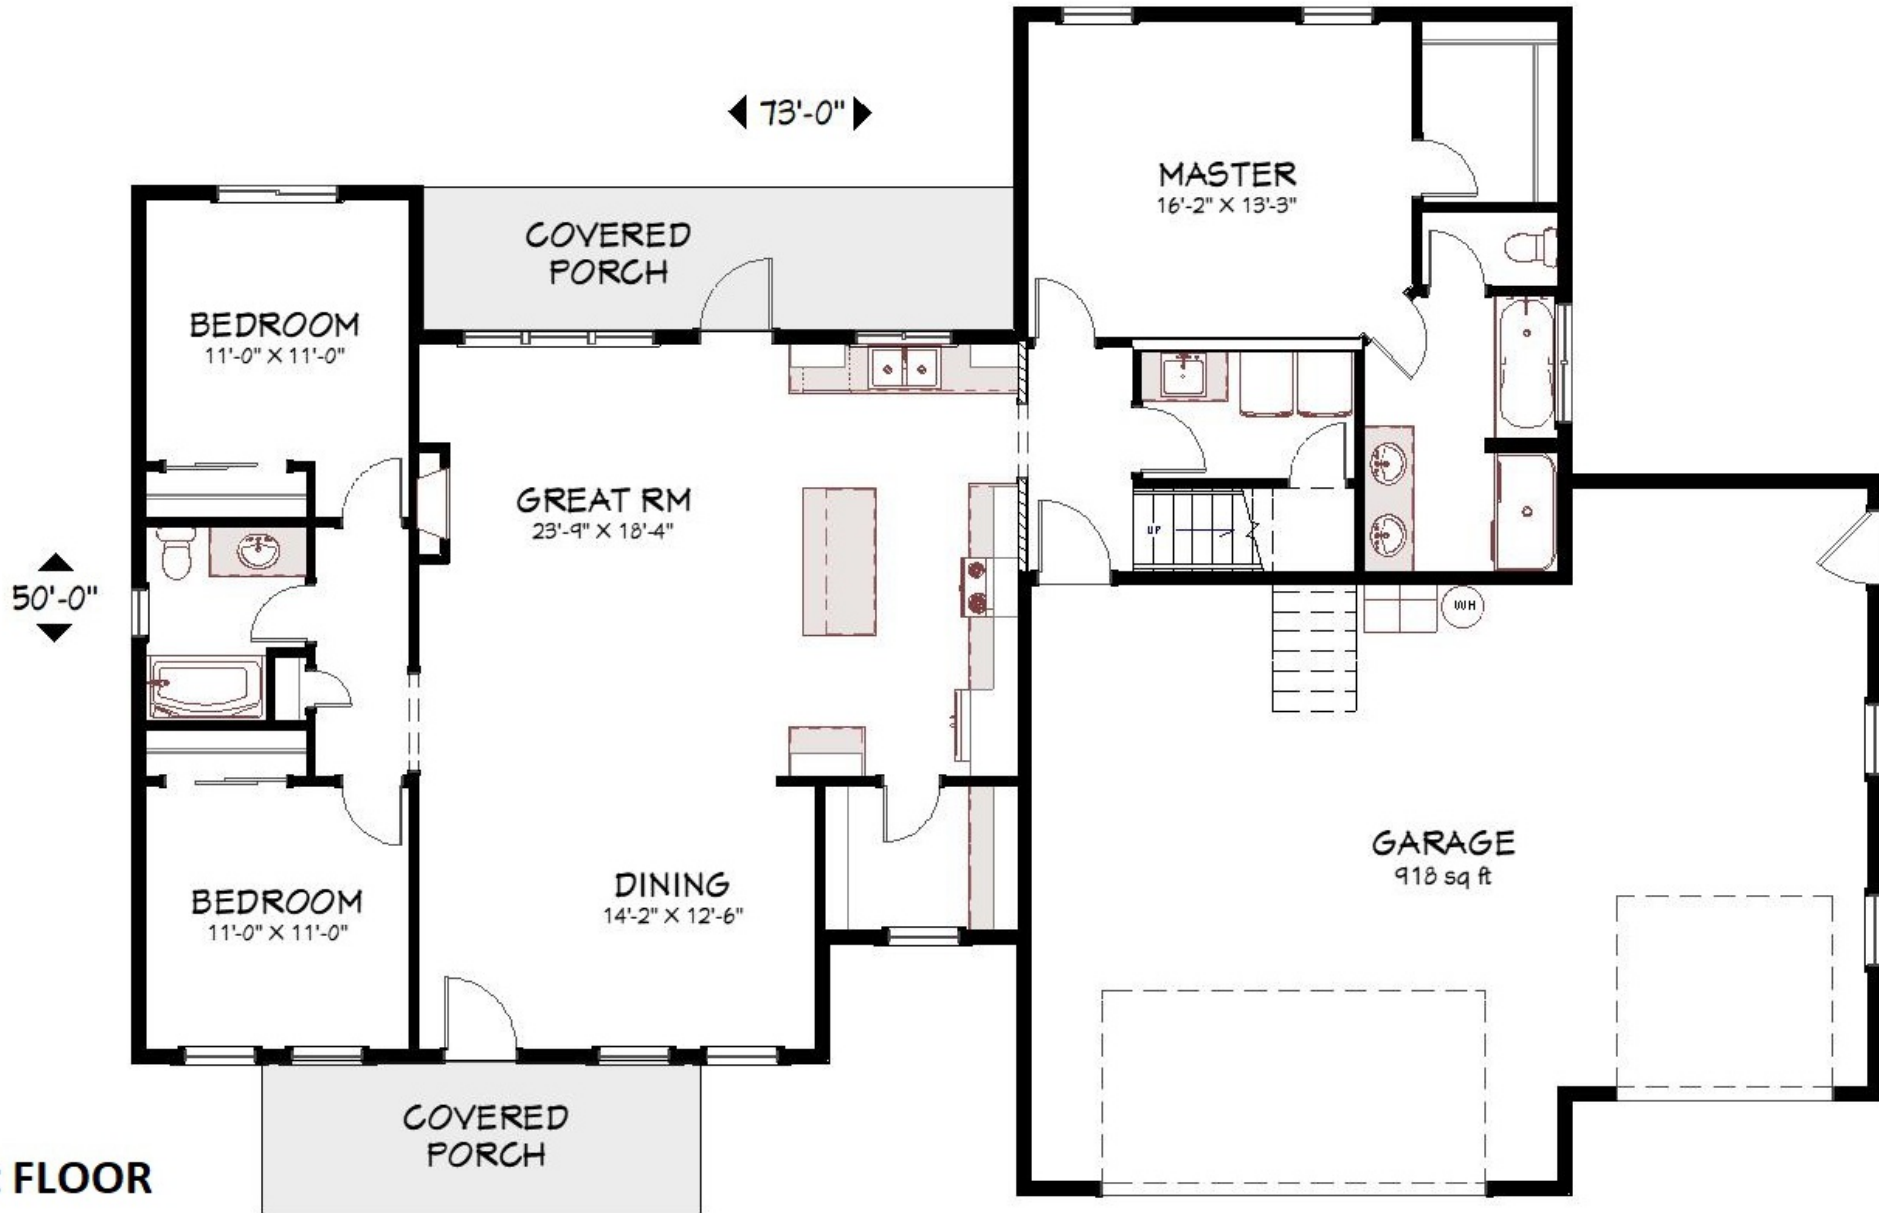

PERSPECTIVE VIEW

All content copyright DNW Inc.

JOB#19-309
SQ. FT: 2046
CLIENT: CASCADE DW
DATE: 1/21/2020

| 360•260•1766 |

14602-D 4th Plain
Vancouver WA 98682

| www.DesignNW.net

FRONT ELEVATION

REAR ELEVATION

JOB#19-309
SQ. FT: 2046
CLIENT: CASCADE DW
DATE: 1/21/2020

All content copyright DNW Inc.

360•260•1766

14602-D 4th Plain
Vancouver WA 98682

www.DesignNW.net

LEFT ELEVATION

RIGHT ELEVATION

JOB#19-309
SQ. FT: 2046
CLIENT: CASCADE DW
DATE: 1/21/2020

All content copyright DNW Inc.

360•260•1766

14602-D 4th Plain
Vancouver WA 98682

www.DesignNW.net

1st FLOOR

1ST FLOOR	1723 SF
2ND FLOOR	323 SF
TOTAL LIVING	2046 SF
GARAGE	918 SF
TOTAL	2964 SF

JOB#19-309
 SQ. FT: 2046
 CLIENT: CASCADE DW
 DATE: 1/21/2020

All content copyright DNW Inc.

360•260•1766 | 14602-D 4th Plain Vancouver WA 98682 | www.DesignNW.net

◀ 23'-0" ▶

▲ 30'-0" ▼

2nd FLOOR

JOB#19-309
SQ. FT: 2046
CLIENT: CASCADE DW
DATE: 1/21/2020

All content copyright DNW Inc.