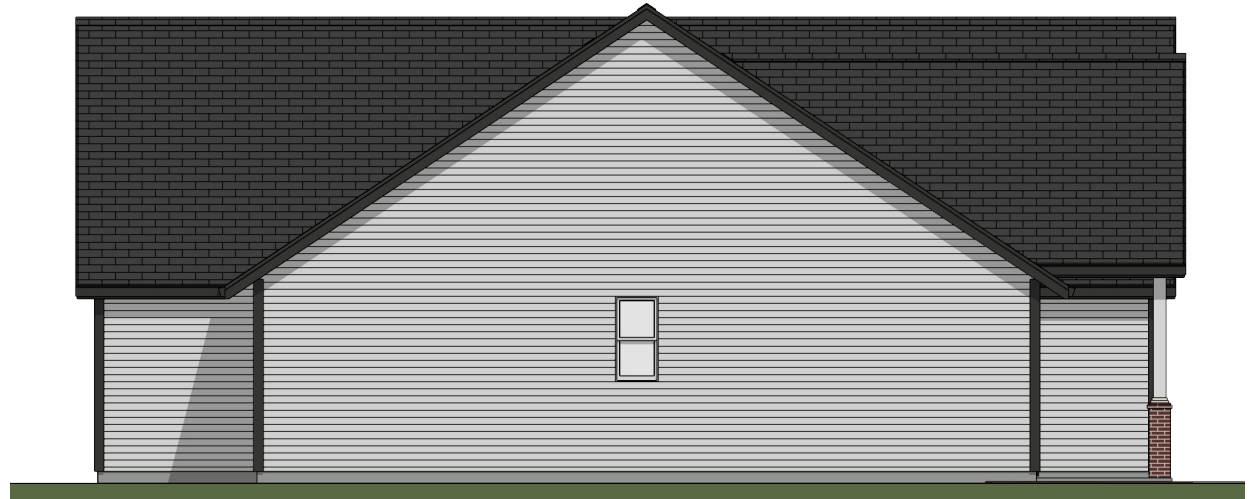

PERSPECTIVE VIEW

All content copyright DNW Inc.

JOB#19-309
SQ. FT: 2046
CLIENT: CASCADE DW
DATE: 1/21/2020

| 360•260•1766 |

14602-D 4th Plain
Vancouver WA 98682

| www.DesignNW.net

FRONT ELEVATION

REAR ELEVATION

JOB#19-309
SQ. FT: 2046
CLIENT: CASCADE DW
DATE: 1/21/2020

All content copyright DNW Inc.

360•260•1766

14602-D 4th Plain
Vancouver WA 98682

www.DesignNW.net

LEFT ELEVATION

RIGHT ELEVATION

JOB#19-309
SQ. FT: 2046
CLIENT: CASCADE DW
DATE: 1/21/2020

All content copyright DNW Inc.

360•260•1766

14602-D 4th Plain
Vancouver WA 98682

www.DesignNW.net

1st FLOOR

1ST FLOOR	1723 SF
2ND FLOOR	323 SF
TOTAL LIVING	2046 SF
GARAGE	918 SF
TOTAL	2964 SF

JOB#19-309
 SQ. FT: 2046
 CLIENT: CASCADE DW
 DATE: 1/21/2020

All content copyright DNW Inc.

360•260•1766 | 14602-D 4th Plain Vancouver WA 98682 | www.DesignNW.net

◀ 23'-0" ▶

▲ 30'-0" ▼

2nd FLOOR

JOB#19-309
SQ. FT: 2046
CLIENT: CASCADE DW
DATE: 1/21/2020

All content copyright DNW Inc.