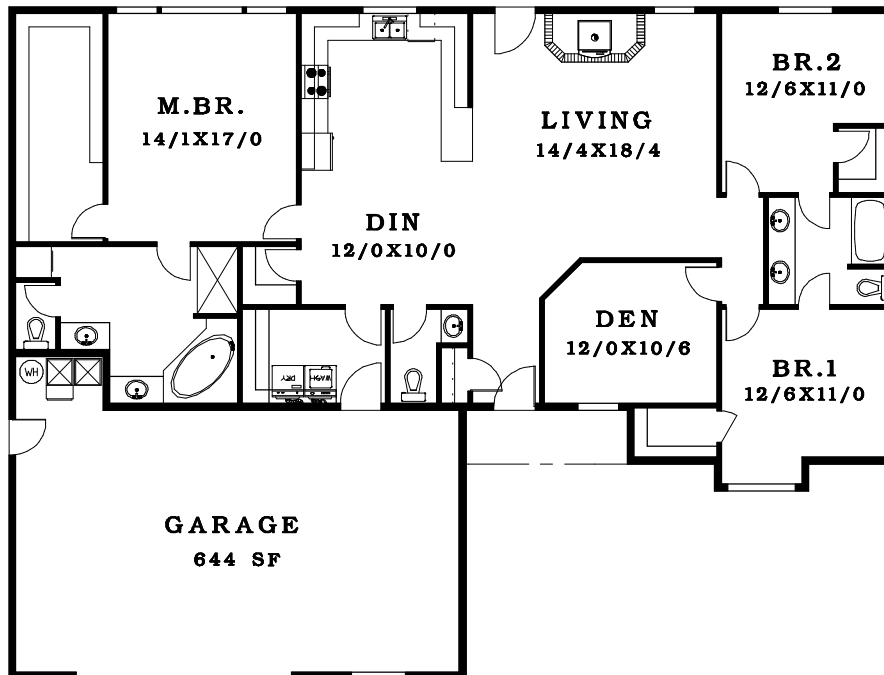

FIRST FLOOR 2046 SF

TOTAL AREA 2046 SF

◀ 66' ▶

▲ 50' ▼