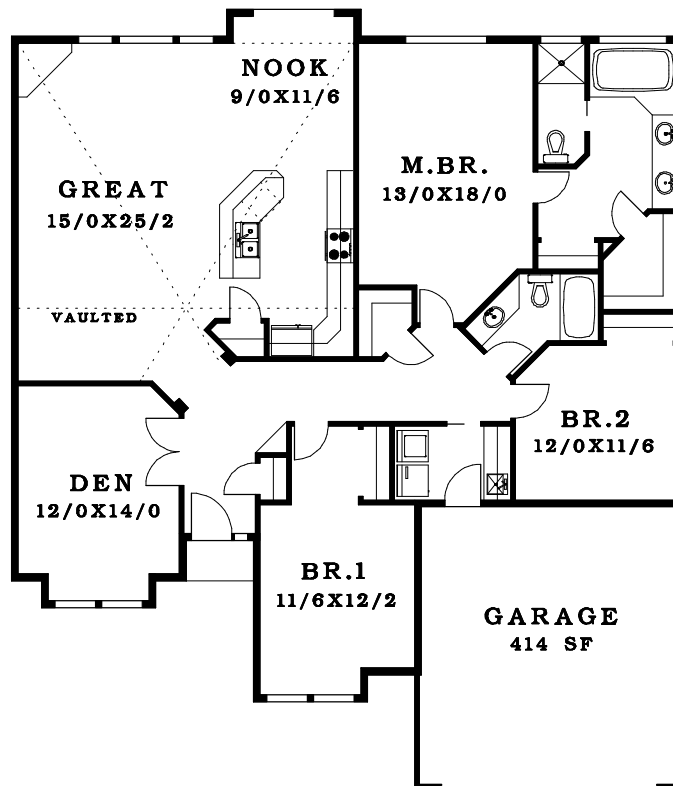

FIRST FLOOR	2044 SF
TOTAL AREA	2044 SF

◀ 50' ▶

◀ 58' ▶