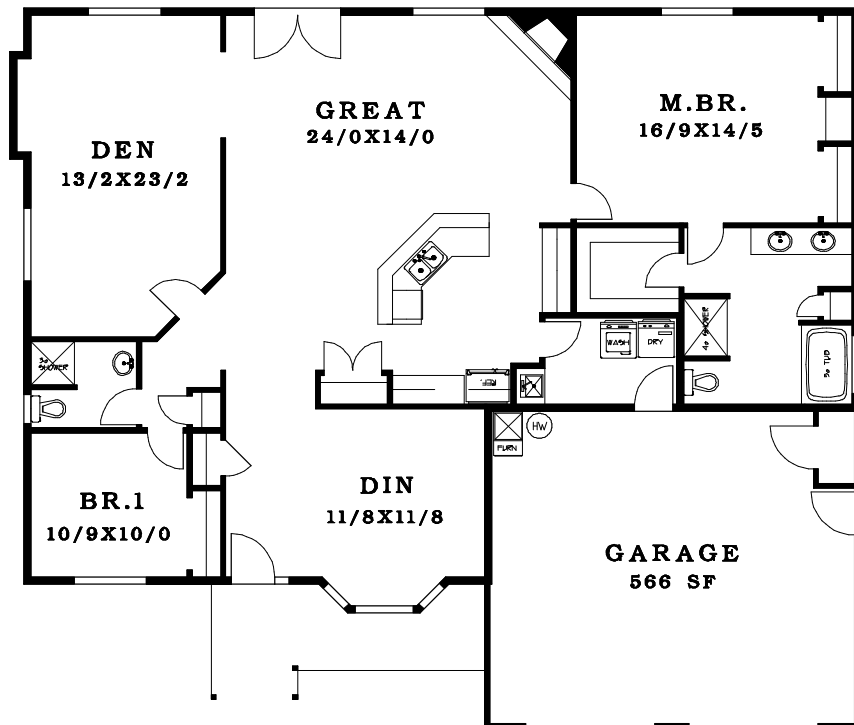

FIRST FLOOR	2035 SF
TOTAL AREA	2035 SF

◀ 59' ▶

▲ 50' ▼