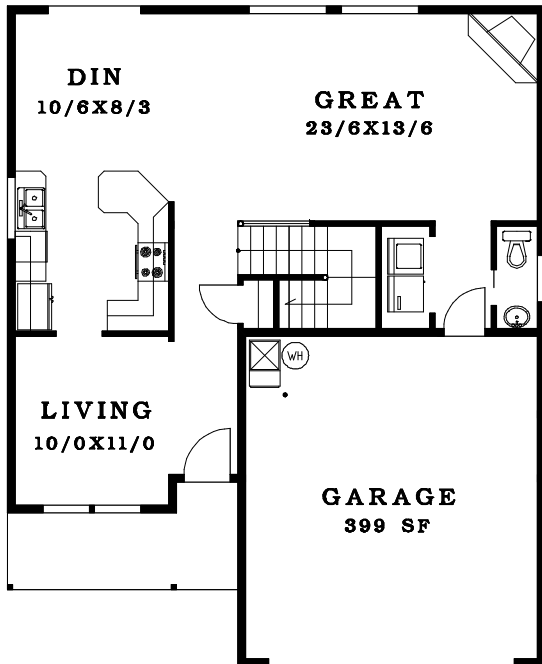

FIRST FLOOR	922 SF
SECOND FLOOR	1108 SF
TOTAL AREA	2030 SF

◀ 35' ▶

◀ 43' ▶