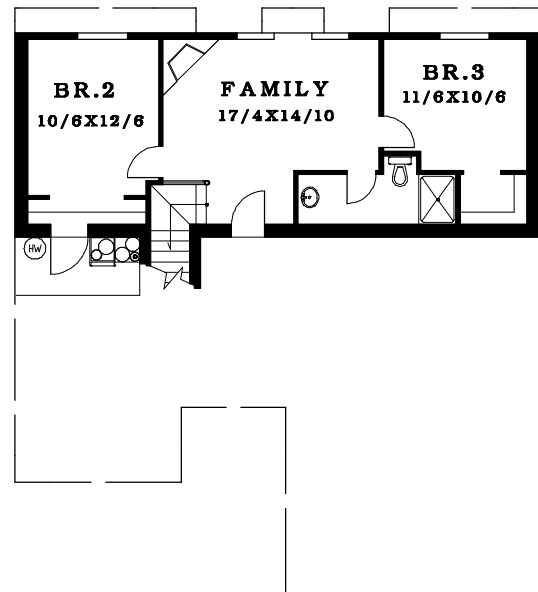

FIRST FLOOR	1345 SF
DAYLIGHT	637 SF
TOTAL AREA	1982 SF

◀ 42' ▶

▲ 47' ▼