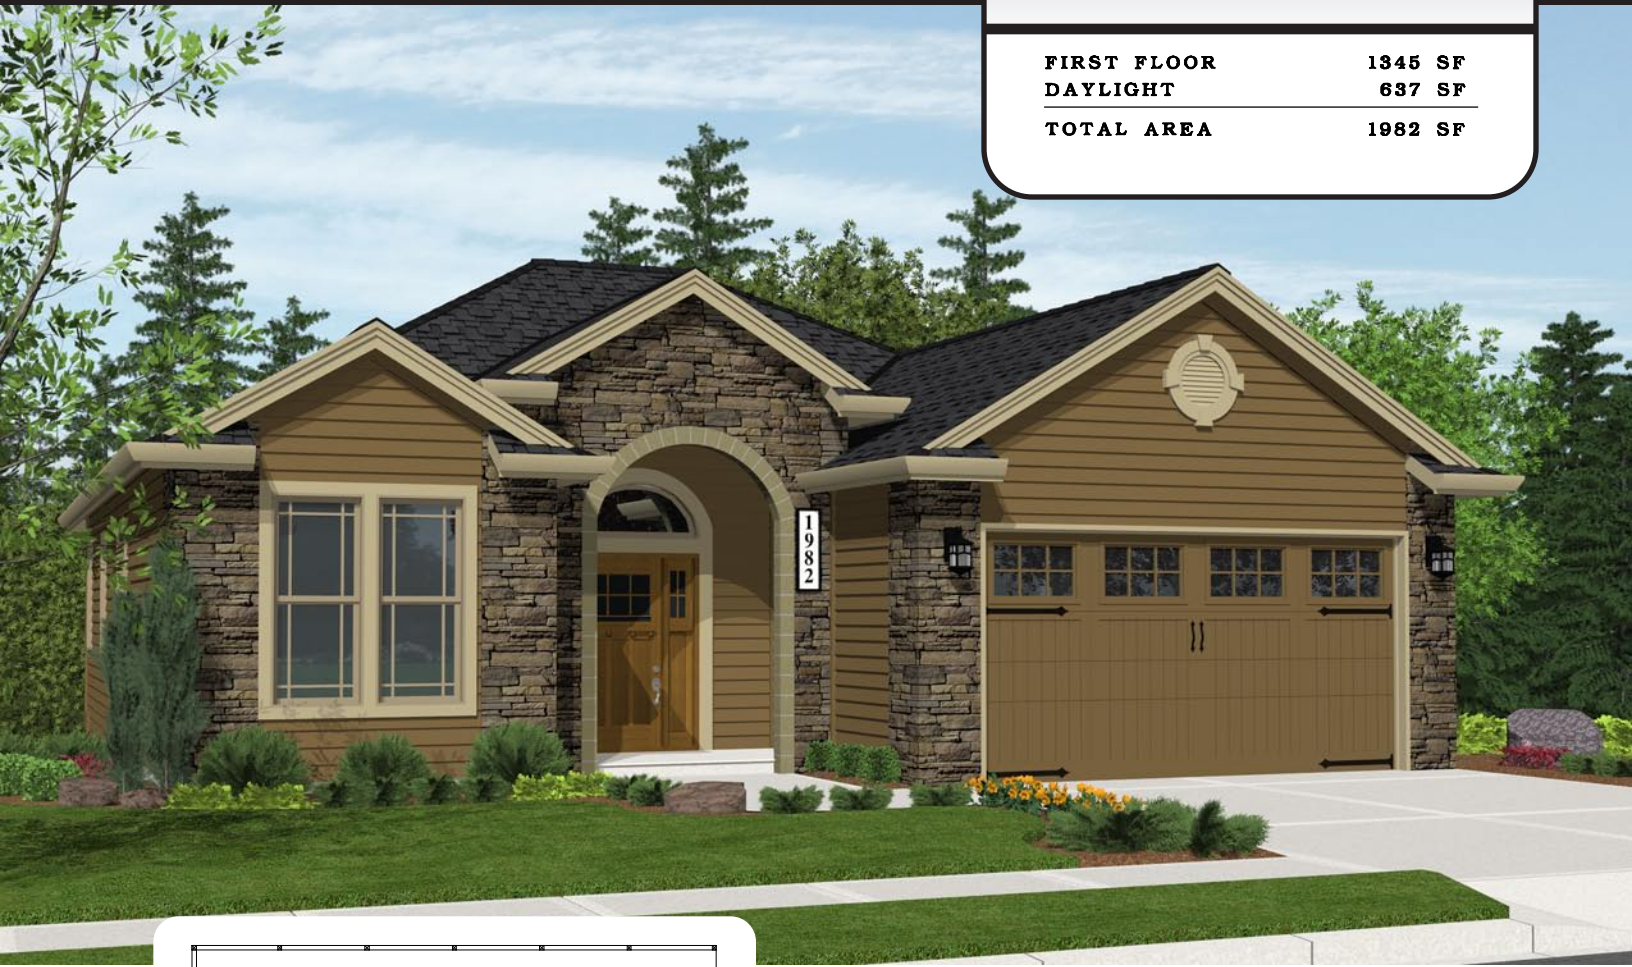

FIRST FLOOR	1345 SF
DAYLIGHT	637 SF
TOTAL AREA	1982 SF

◀ 42' ▶

▲ 47' ▼