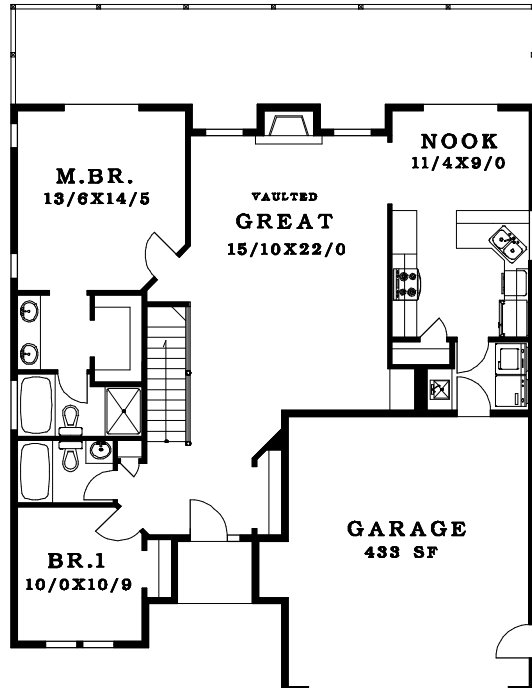

FIRST FLOOR	1345 SF
DAYLIGHT	637 SF
TOTAL AREA	1982 SF

◀ 42' ▶

▲ 47' ▼