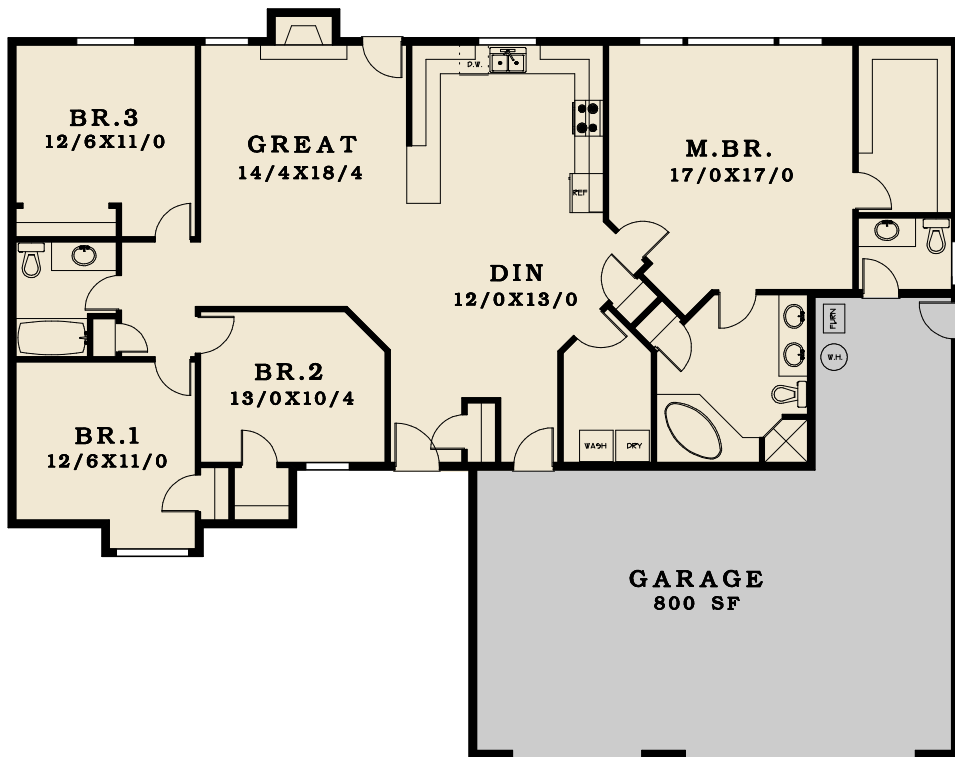

PLAN # 1954-14

FIRST FLOOR	1954 SF
TOTAL AREA	1954 SF

◀ 66' ▶

◀ 52' ▶