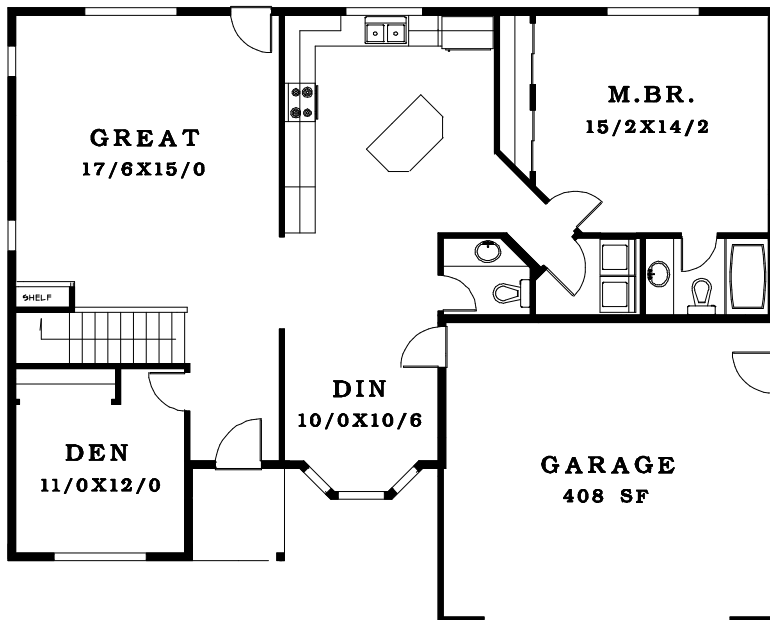

FIRST FLOOR	1330 SF
SECOND FLOOR	617 SF
TOTAL AREA	1947 SF

◀ 50' ▶

▲ 40' ▼