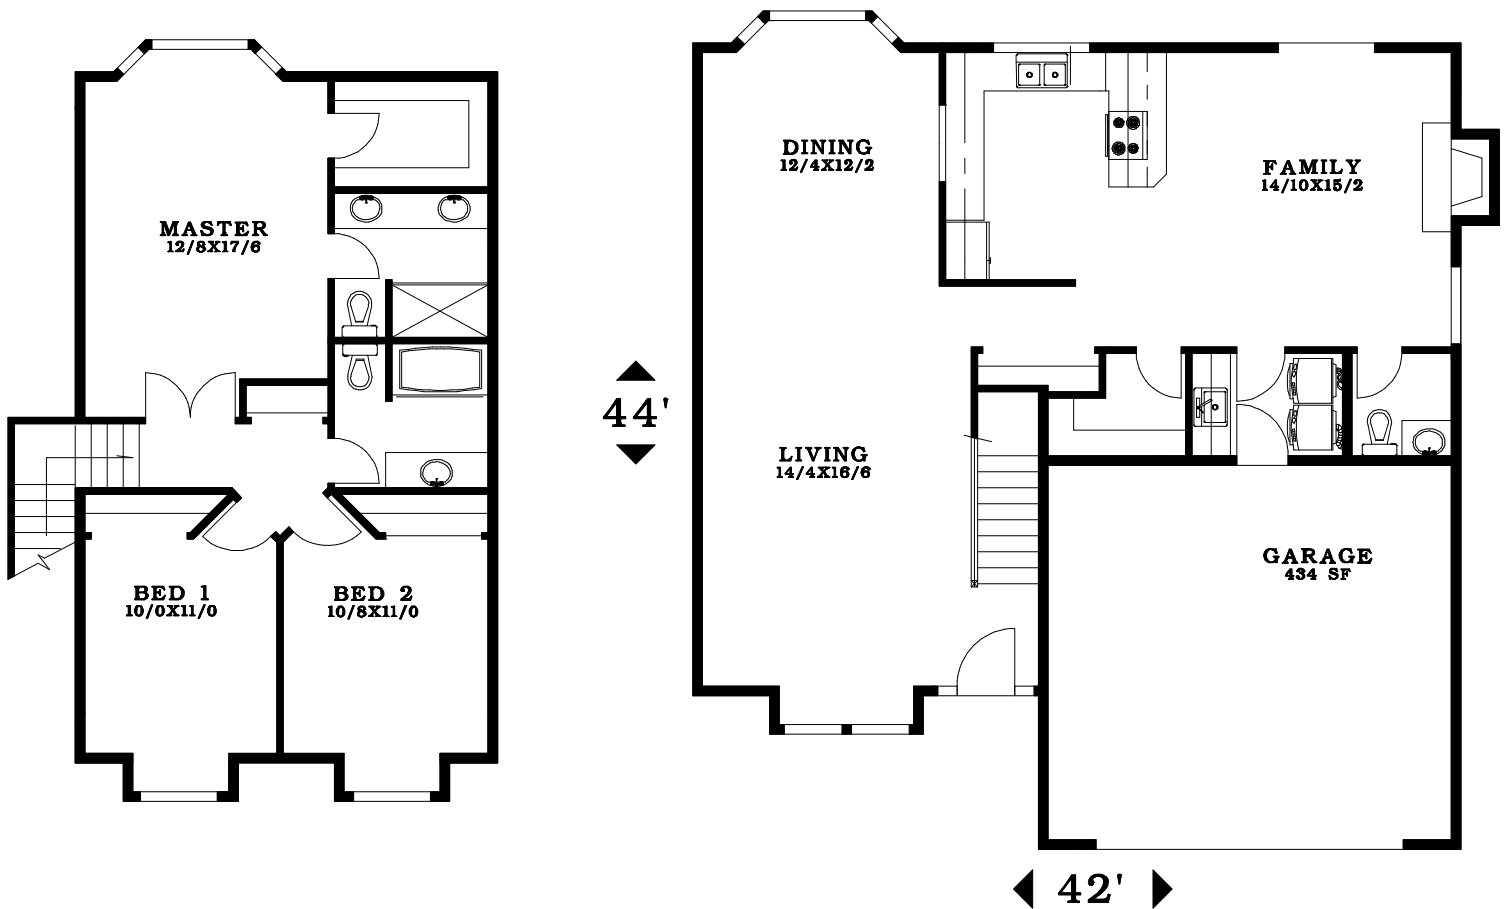

Plan #

1944-23

FIRST FLOOR

1130 SF

SECOND FLOOR

814 SF

TOTAL AREA

1944 SF