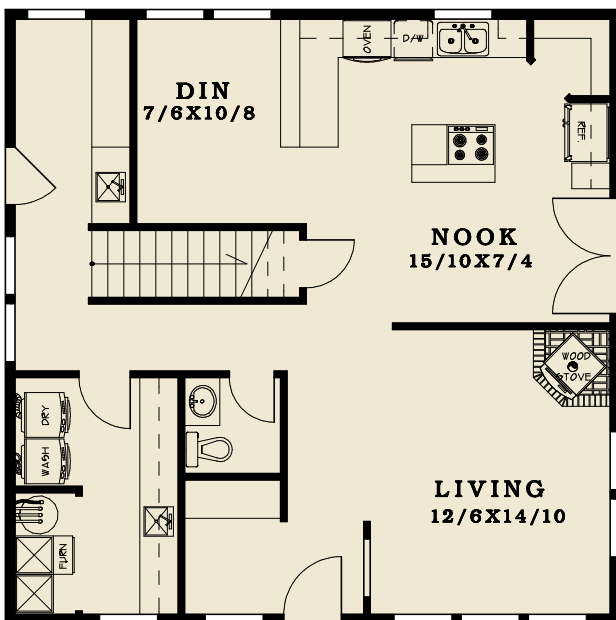

FIRST FLOOR	1024 SF
SECOND FLOOR	914 SF
TOTAL AREA	1938 SF

◀ 32' ▶

32'