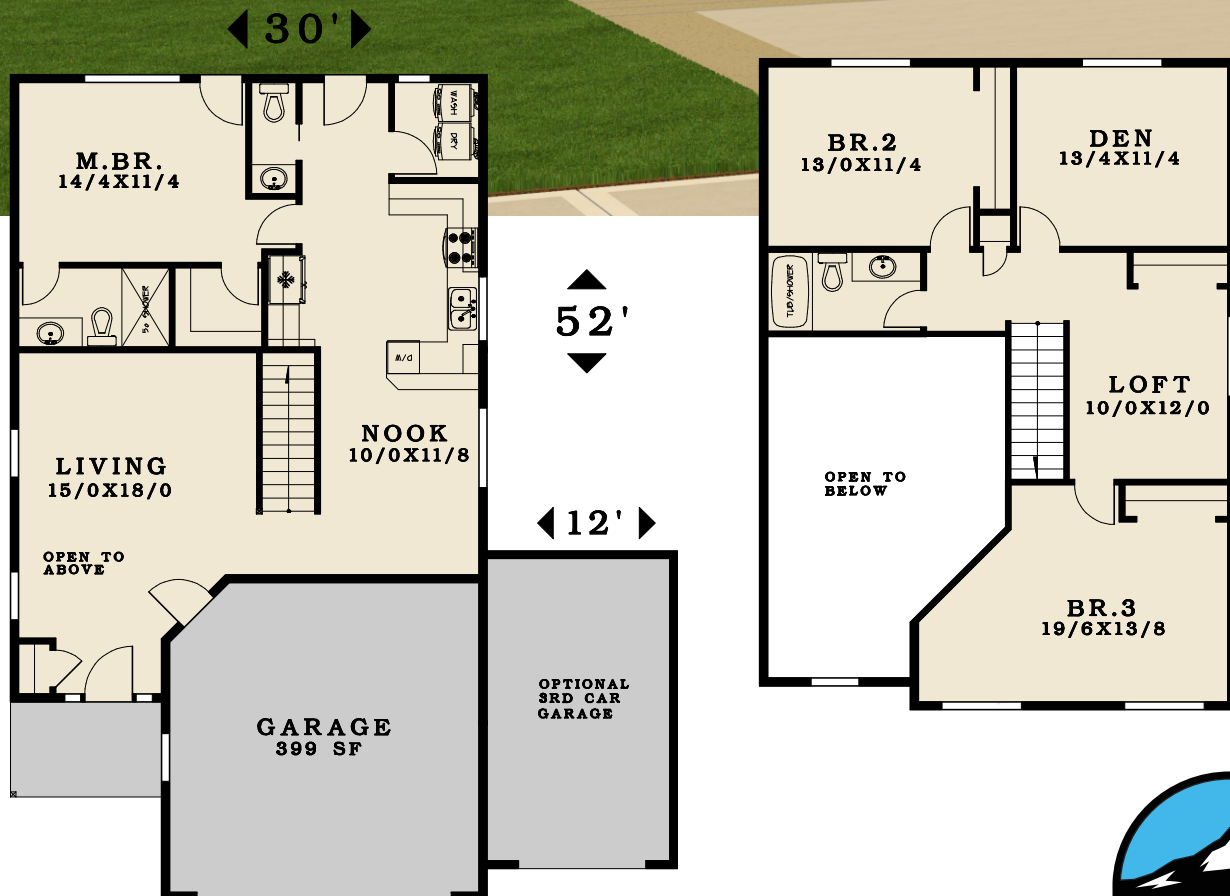

PLAN # 1923-24

FIRST FLOOR	1042 SF
SECOND FLOOR	881 SF
TOTAL AREA	1923 SF

DesignNW™

Custom Home Plans

All content © DNW Inc.

360-260-1766

14602-D 4th Plain
Vancouver, WA 98682

WWW.DESIGNNW.NET