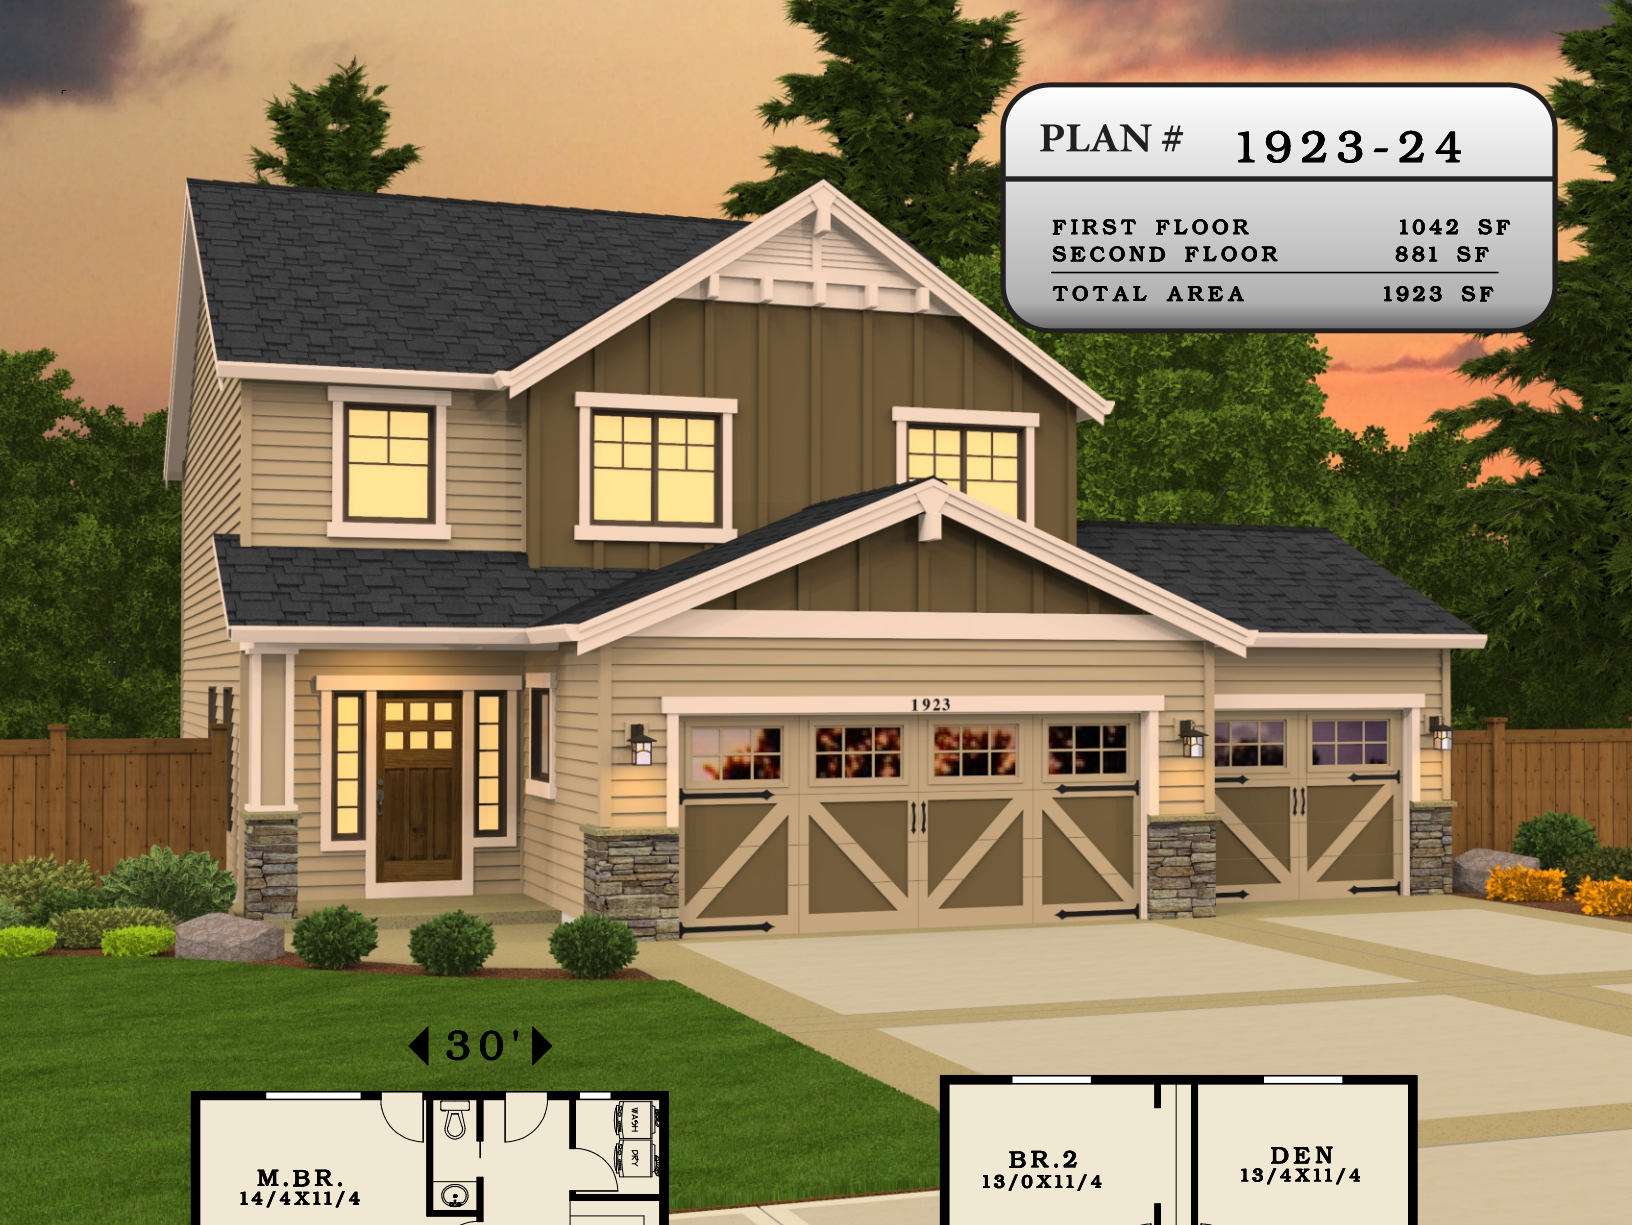

PLAN # 1923-24

FIRST FLOOR	1042 SF
SECOND FLOOR	881 SF
TOTAL AREA	1923 SF

DesignNW™

Custom Home Plans

All content © DNW Inc.

360-260-1766

14602-D 4th Plain
Vancouver, WA 98682

WWW.DESIGNNW.NET