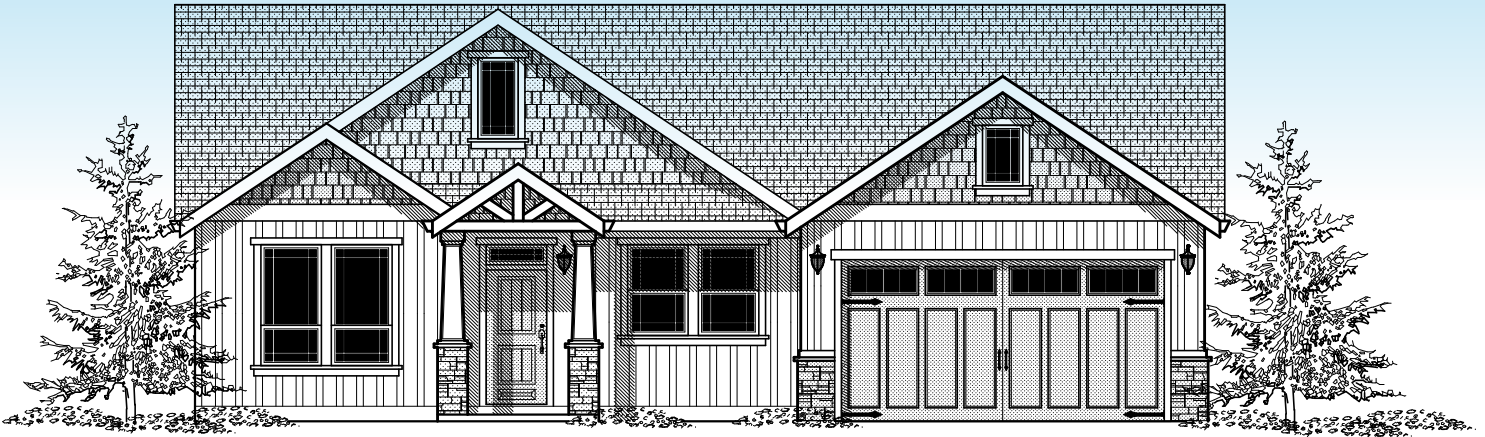

PLAN # 1908-13

TOTAL AREA

1908 SF

50'

52'

All content © DNW Inc.

DesignNW™

Custom Home Plans