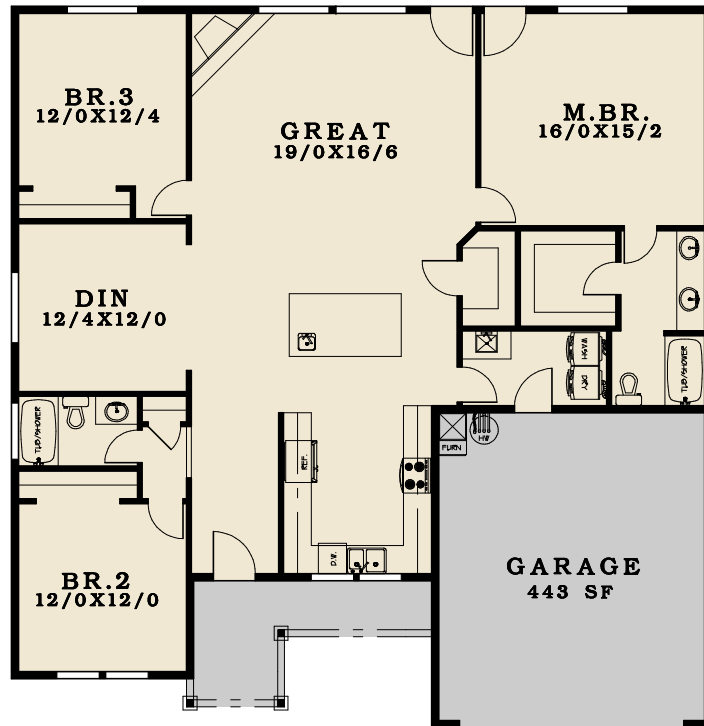

PLAN # 1908-13

TOTAL AREA

1908 SF

50'

52'

All content © DNW Inc.

DesignNW™

Custom Home Plans