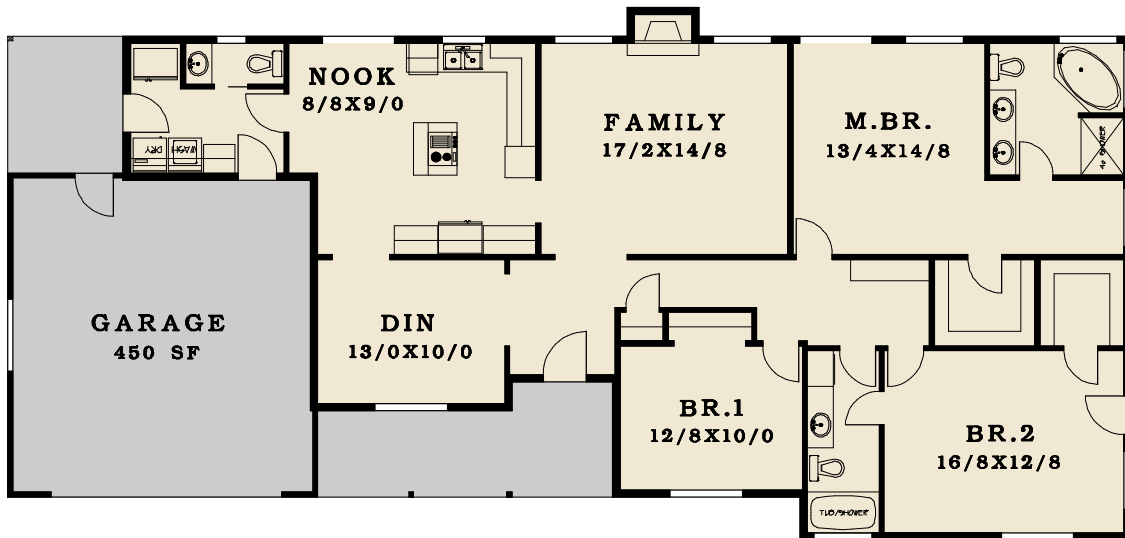

PLAN # 1883-13

FIRST FLOOR	1883 SF
TOTAL AREA	1883 SF

◀ 78' ▶

▲ 35' ▼