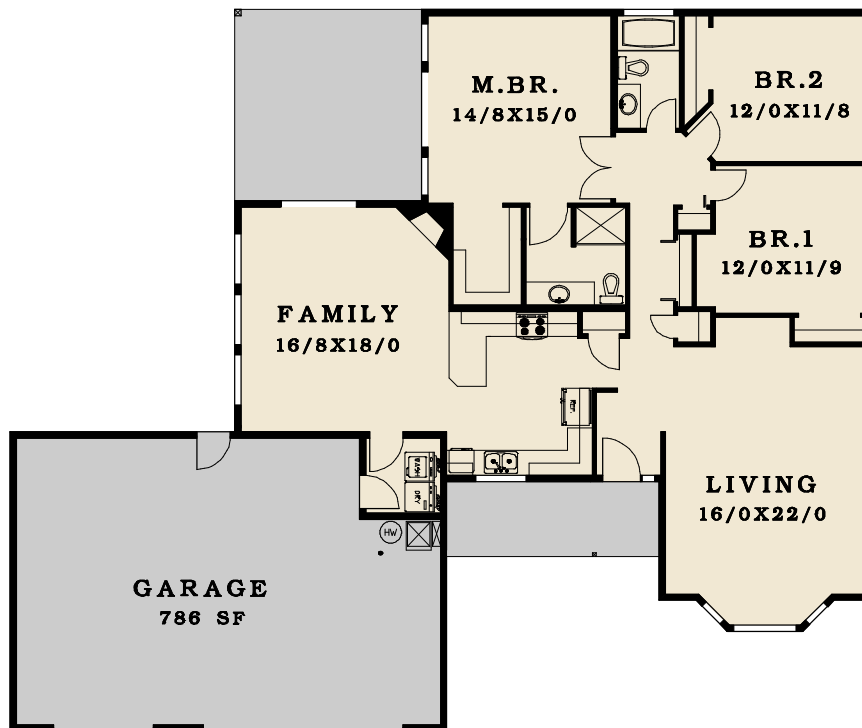

PLAN # 1868-13

FIRST FLOOR 1868 SF

TOTAL AREA 1868 SF

◀ 69' ▶

58'