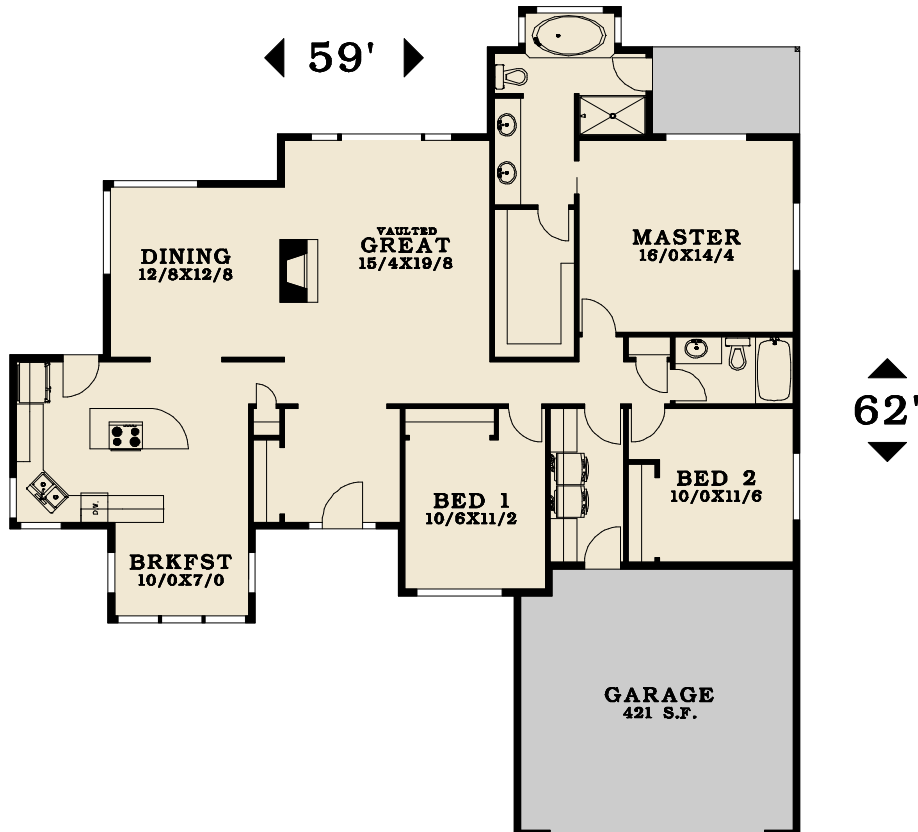

PLAN #

1863-13

FIRST FLOOR

1863 SF

TOTAL AREA

1863 SF

All content © DNW Inc.

360-260-1766