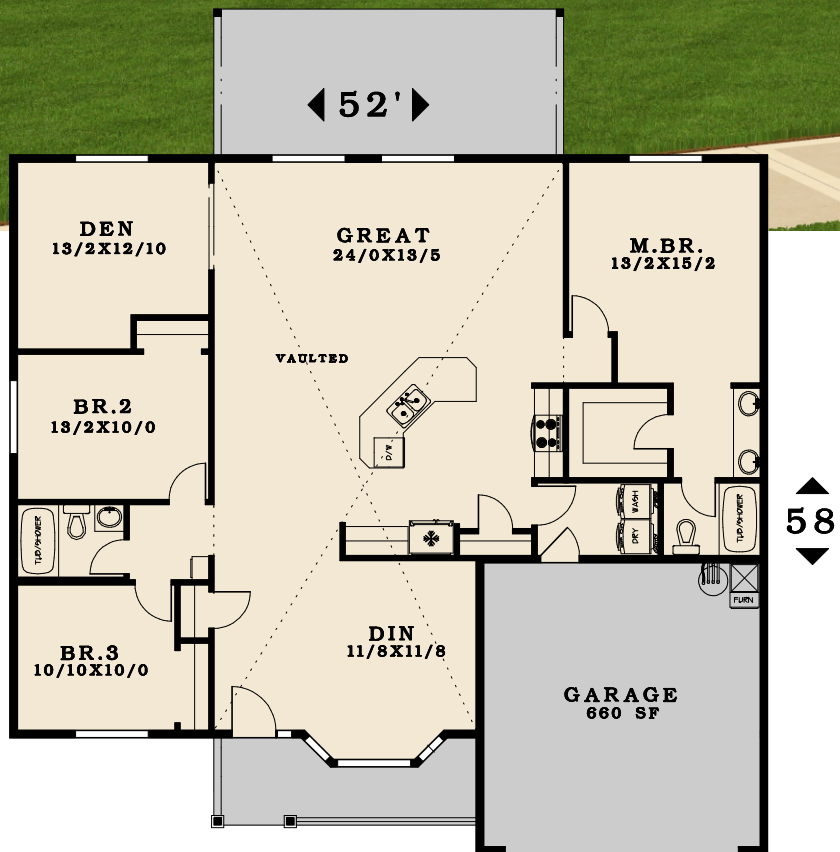

PLAN # 1840-13

TOTAL AREA

1840 SF

All content © DNW Inc.

360-260-1766

14602-D 4th Plain  
Vancouver, WA 98682

WWW.DESIGNNW.NET

Custom Home Plans