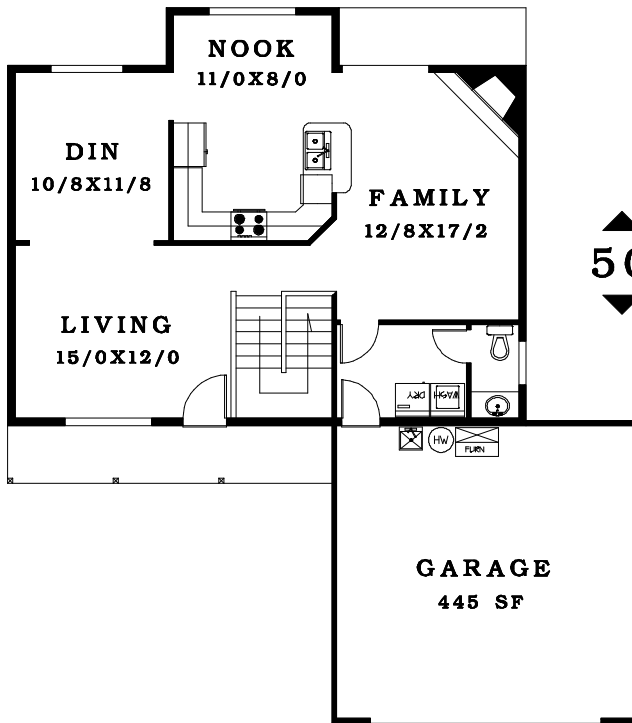

FIRST FLOOR	948 SF
DAYLIGHT	887 SF
TOTAL AREA	1835 SF

◀ 44' ▶

50'