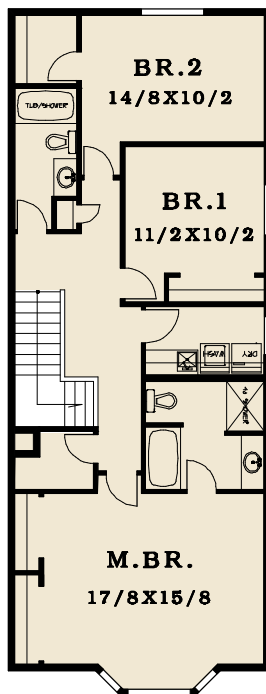

PLAN # 1777-23

FIRST FLOOR	702 SF
SECOND FLOOR	1075 SF
TOTAL AREA	1777 SF

◀ 21' ▶

56'

DesignNWTM

Custom Home Plans