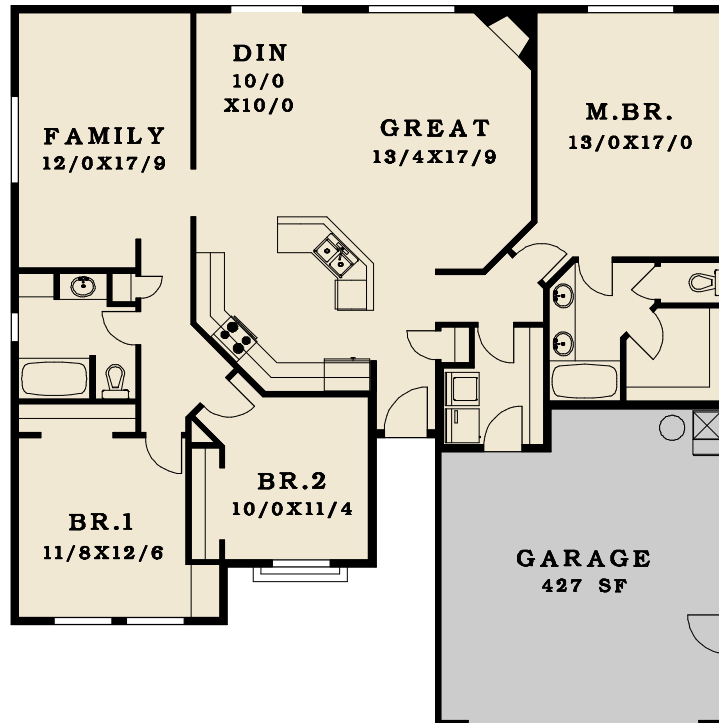

PLAN # 1771-13

FIRST FLOOR	1771 SF
TOTAL AREA	1771 SF

◀ 50' ▶

▲ 50' ▼