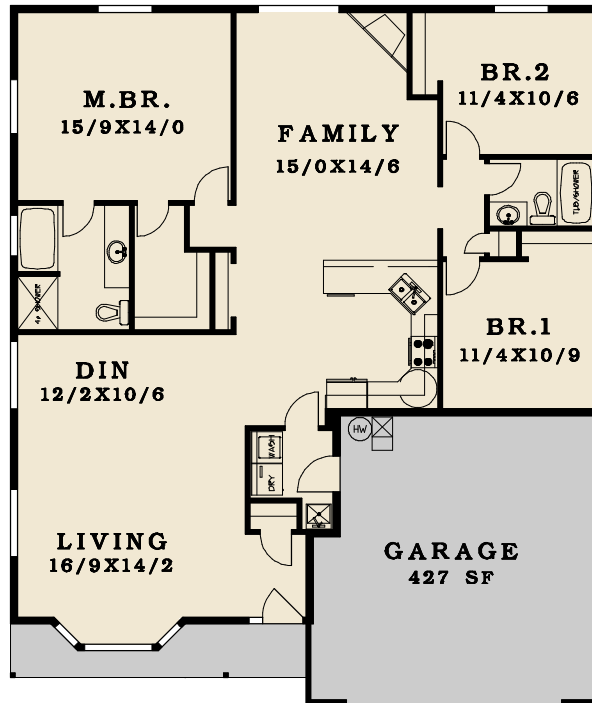

PLAN # 1725-13

FIRST FLOOR 1725 SF

TOTAL AREA 1725 SF

◀ 44' ▶

◀ 52' ▶