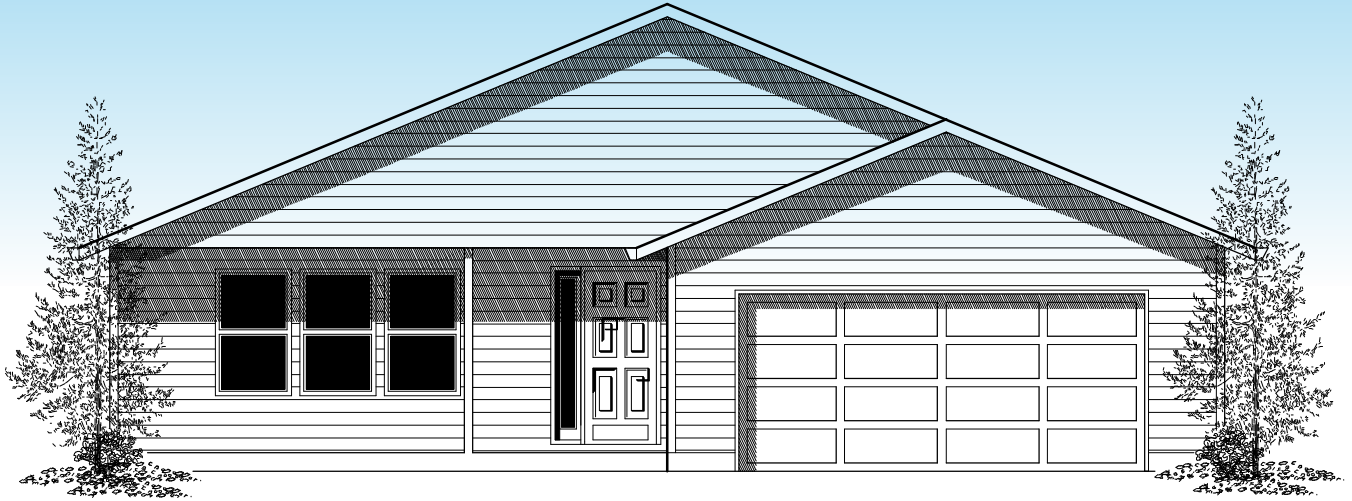

PLAN # 1725-13

FIRST FLOOR 1725 SF

TOTAL AREA 1725 SF

◀ 44' ▶

◀ 52' ▶