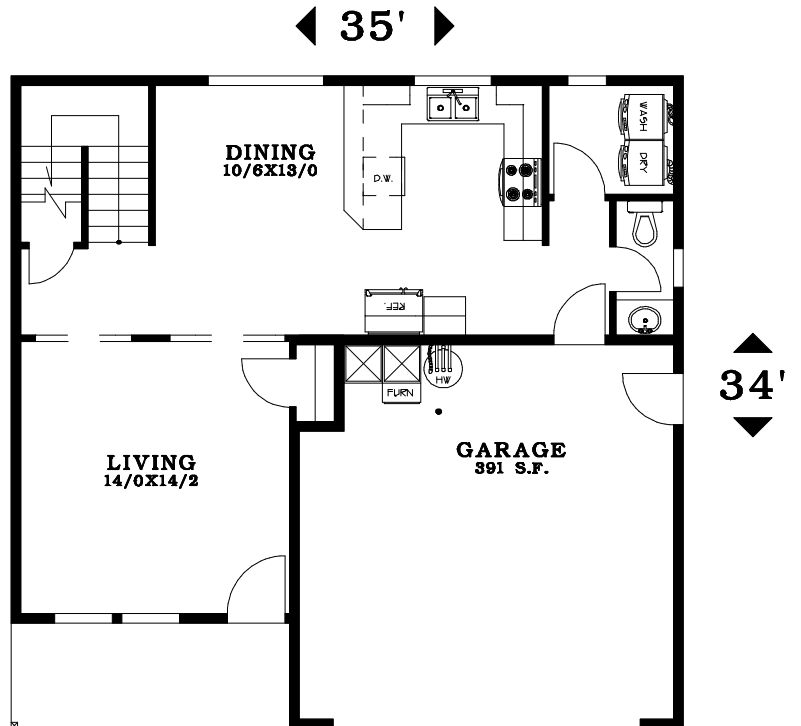

Plan #

1676-24

FIRST FLOOR	718 SF
SECOND FLOOR	958 SF
TOTAL AREA	1676 SF

Browse Online @ : www.DesignNW.net
Ph # (360) 260-1766 e-mail: plans@designnw.net

DesignNWTM
Custom Home Plans