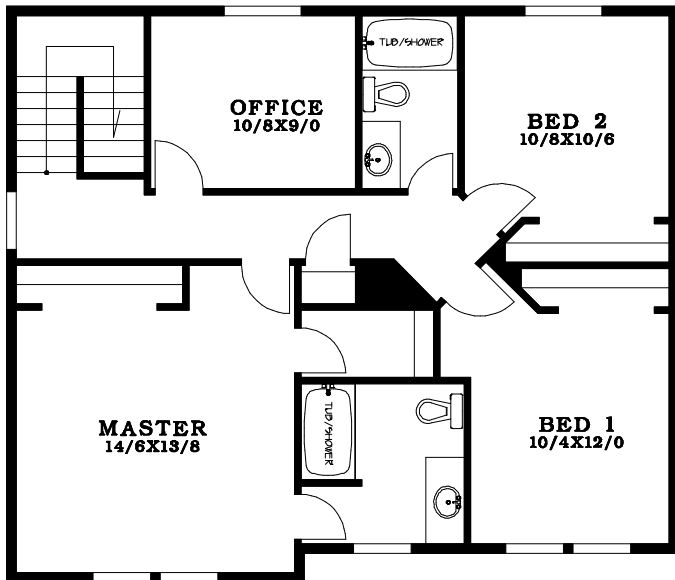

Plan #

1676-24

FIRST FLOOR	718 SF
SECOND FLOOR	958 SF
TOTAL AREA	1676 SF

Browse Online @ : www.DesignNW.net
Ph # (360) 260-1766 e-mail: plans@designnw.net

DesignNWTM
Custom Home Plans