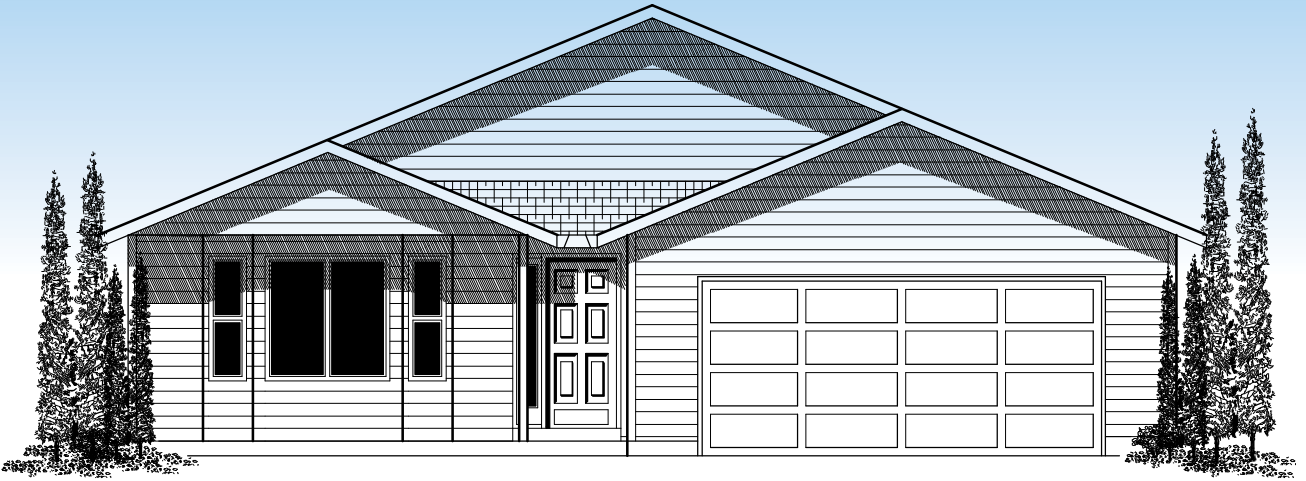

PLAN # 1674-13

FIRST FLOOR 1674 SF

TOTAL AREA 1674 SF

◀ 42' ▶

◀ 53' ▶