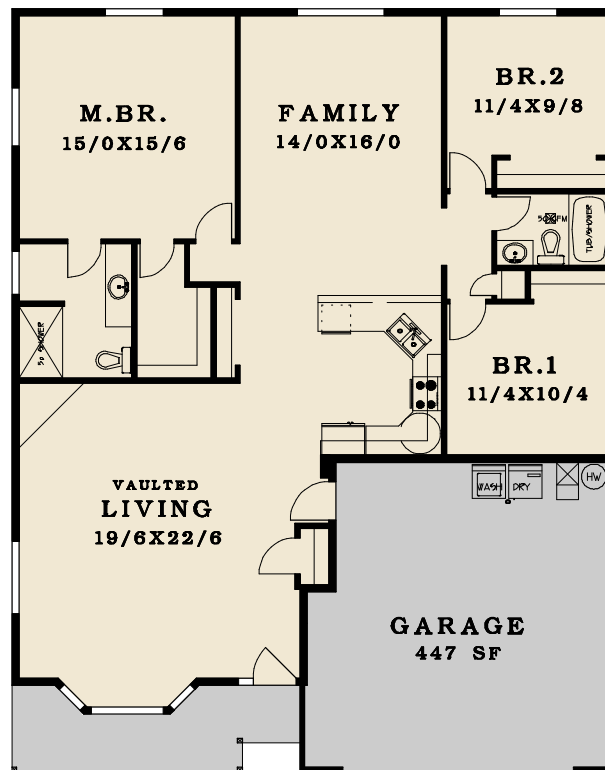

PLAN # 1674-13

FIRST FLOOR 1674 SF

TOTAL AREA 1674 SF

◀ 42' ▶

◀ 53' ▶