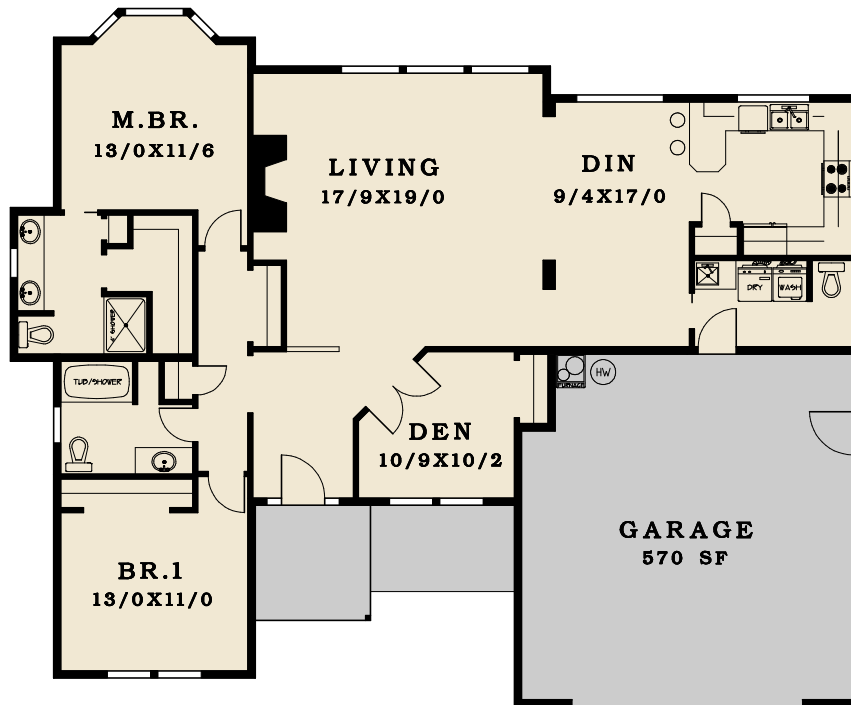

PLAN # 1672-13

FIRST FLOOR	1672 SF
TOTAL AREA	1672 SF

◀ 59' ▶

48'6"