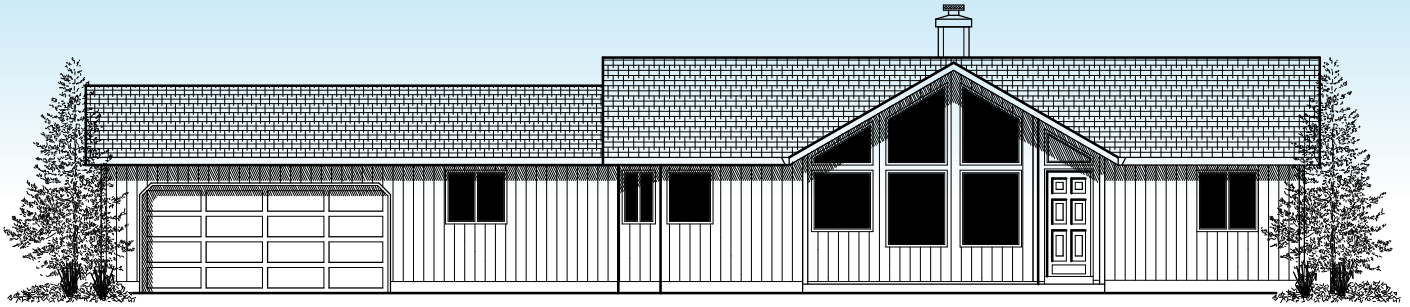

# PLAN # 1661-13

FIRST FLOOR 1661 SF

TOTAL AREA 1661 SF

◀ 78'4 ▶